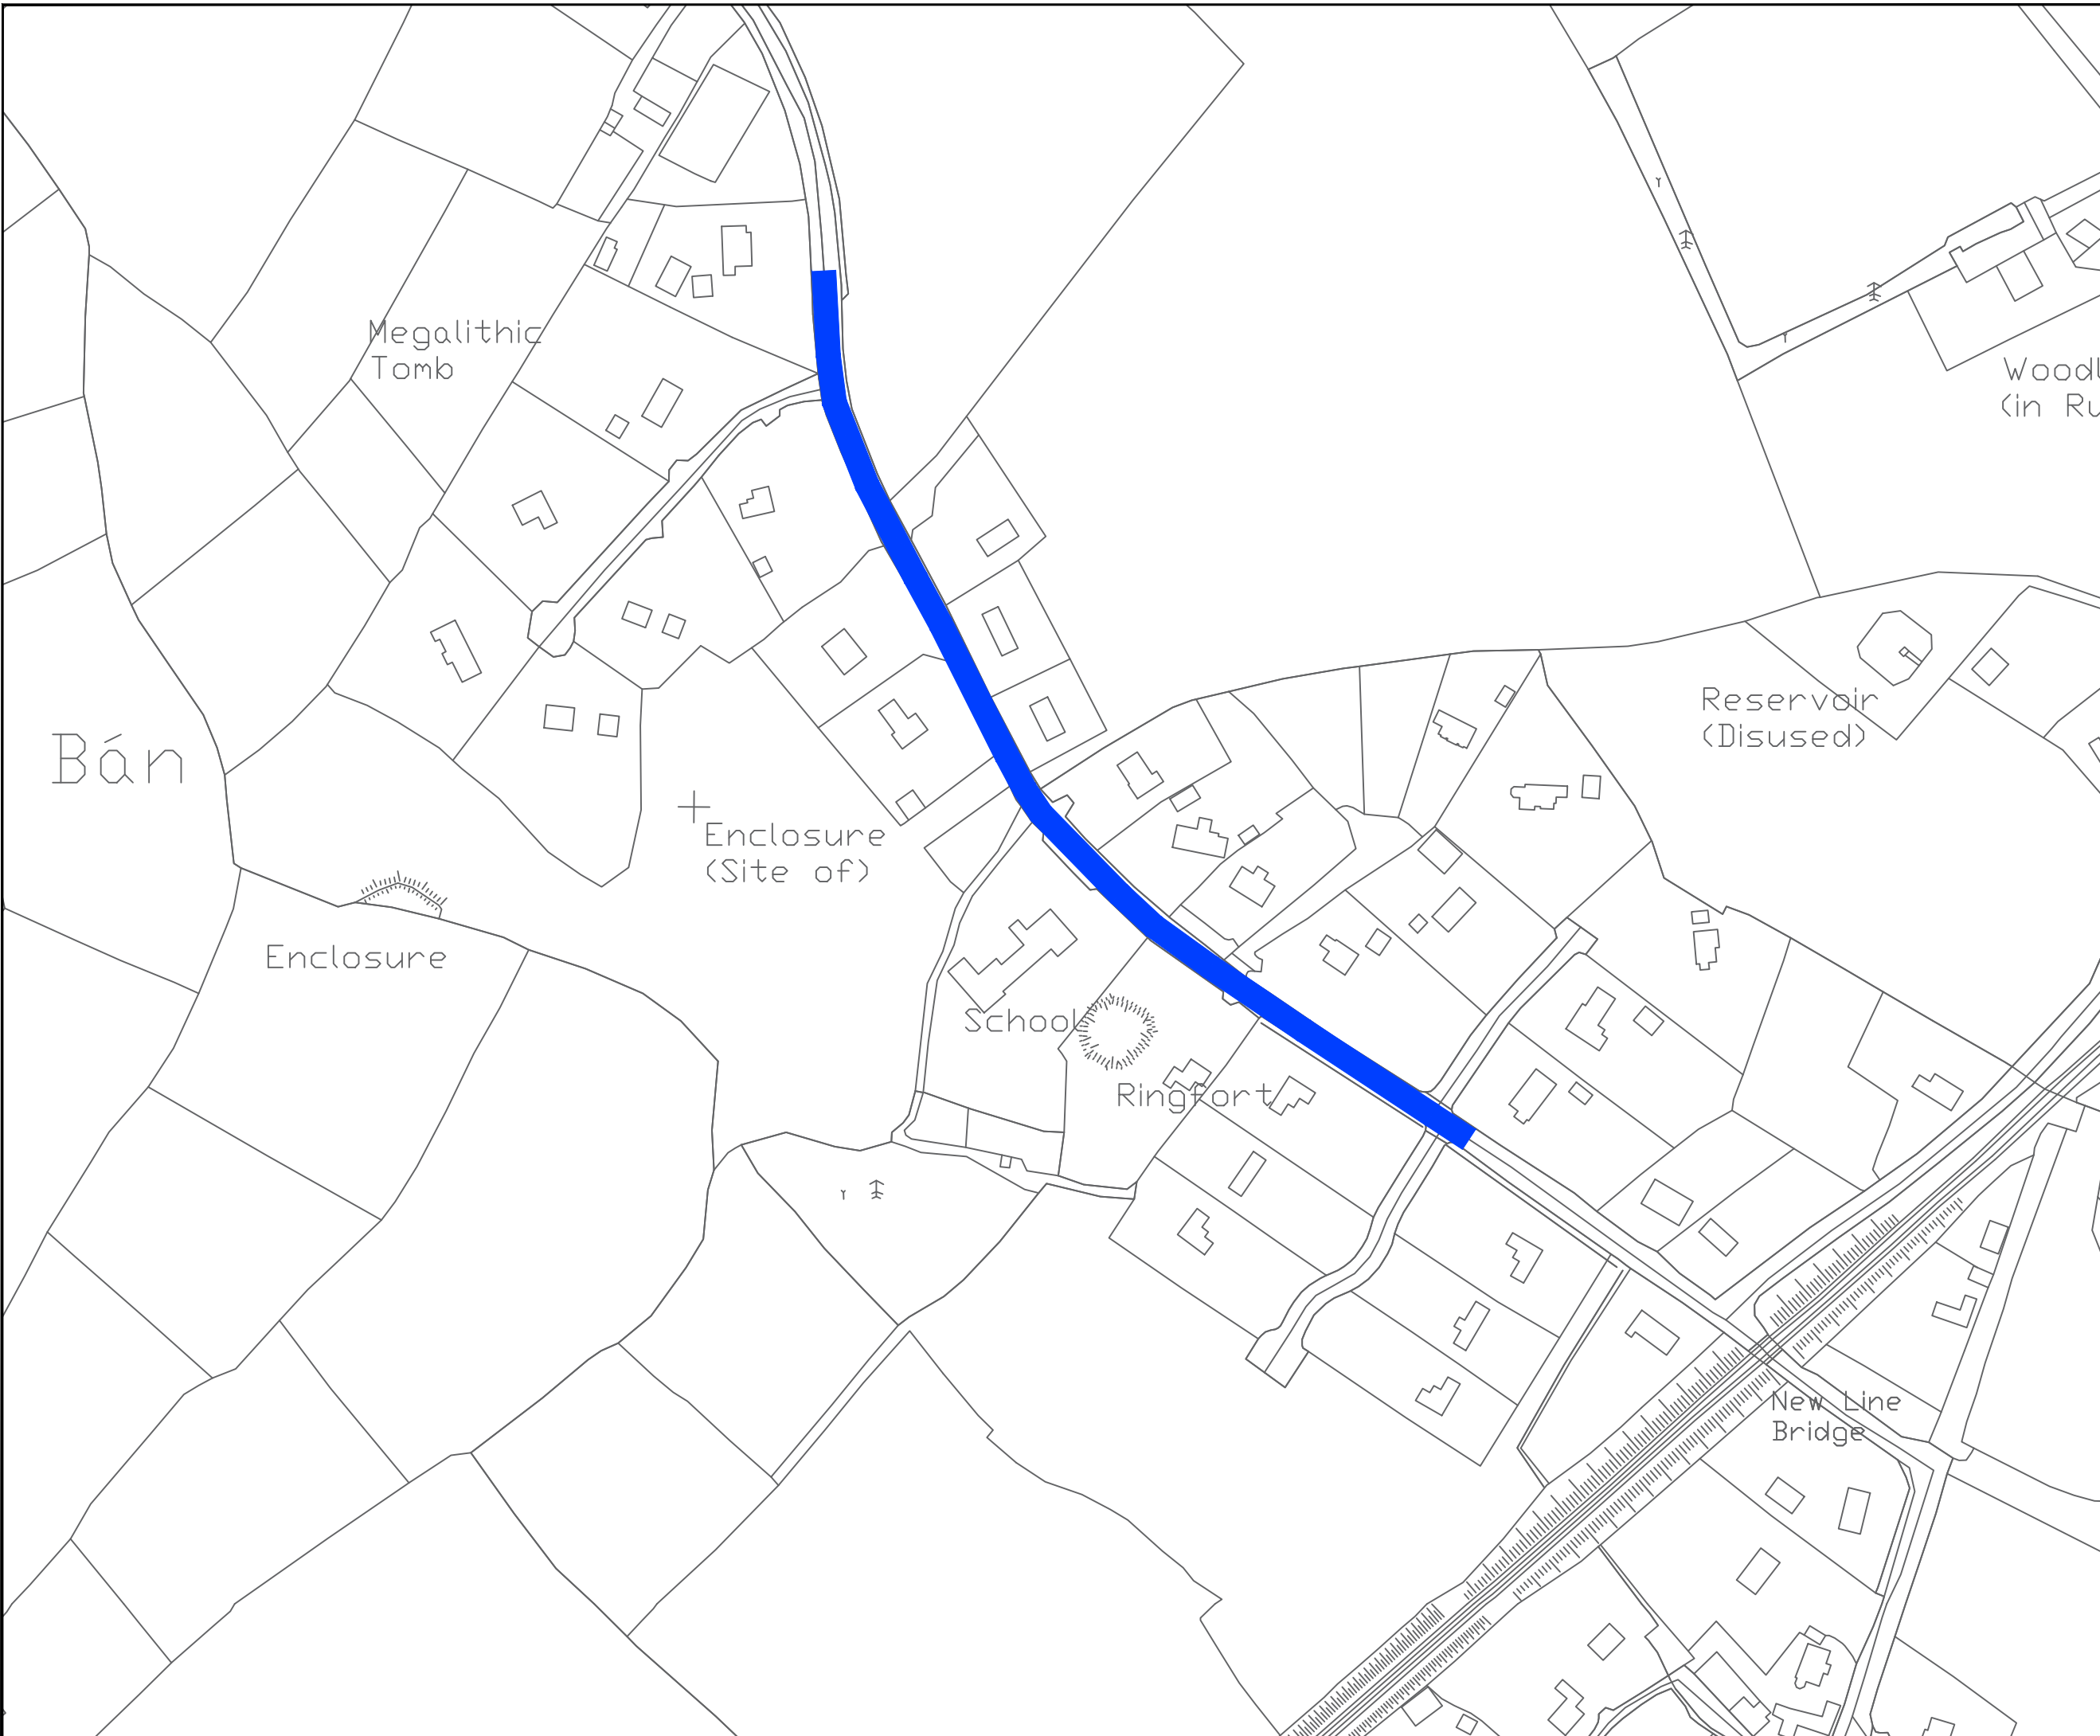

Notes

- Default Speed Limits as listed below apply to all public roads unless stated otherwise in Louth Road Traffic Special Speed Limit Bye-Laws 2018

Default Speed Limits

- Motorway (M) - 120 km/h
- National Roads (N, NP, NS) - 100 km/h
- Regional Roads - 80 km/h
- Local Roads (LP, LS, LT) - 80 km/h
- Built-up Area - 50 km/h
  (P - Primary, S - Secondary, T - Tertiary)

Legend

50km/h - Periodic

Comhairle Contae Lú
Louth County Council
Town Hall, Crowe St.,
Dundalk, County Louth
A91 W20C
Phone 042 93513150 (Infastróire)

Scheme: **Periodic Speed Limits - Schools 2021**

Title: **Faughart Community National School
Periodic Speed Limit**

Designed: .	Checked: PC
Drawn: SOH	Approved: JOH

Date: March 2021	Drg. No.
Scale: 1:2500(A3)	SL-110-2021

© Ordnance Survey Ireland. All rights reserved.
OSI Licence Number: 2011/30/CCMA/Louth County Council