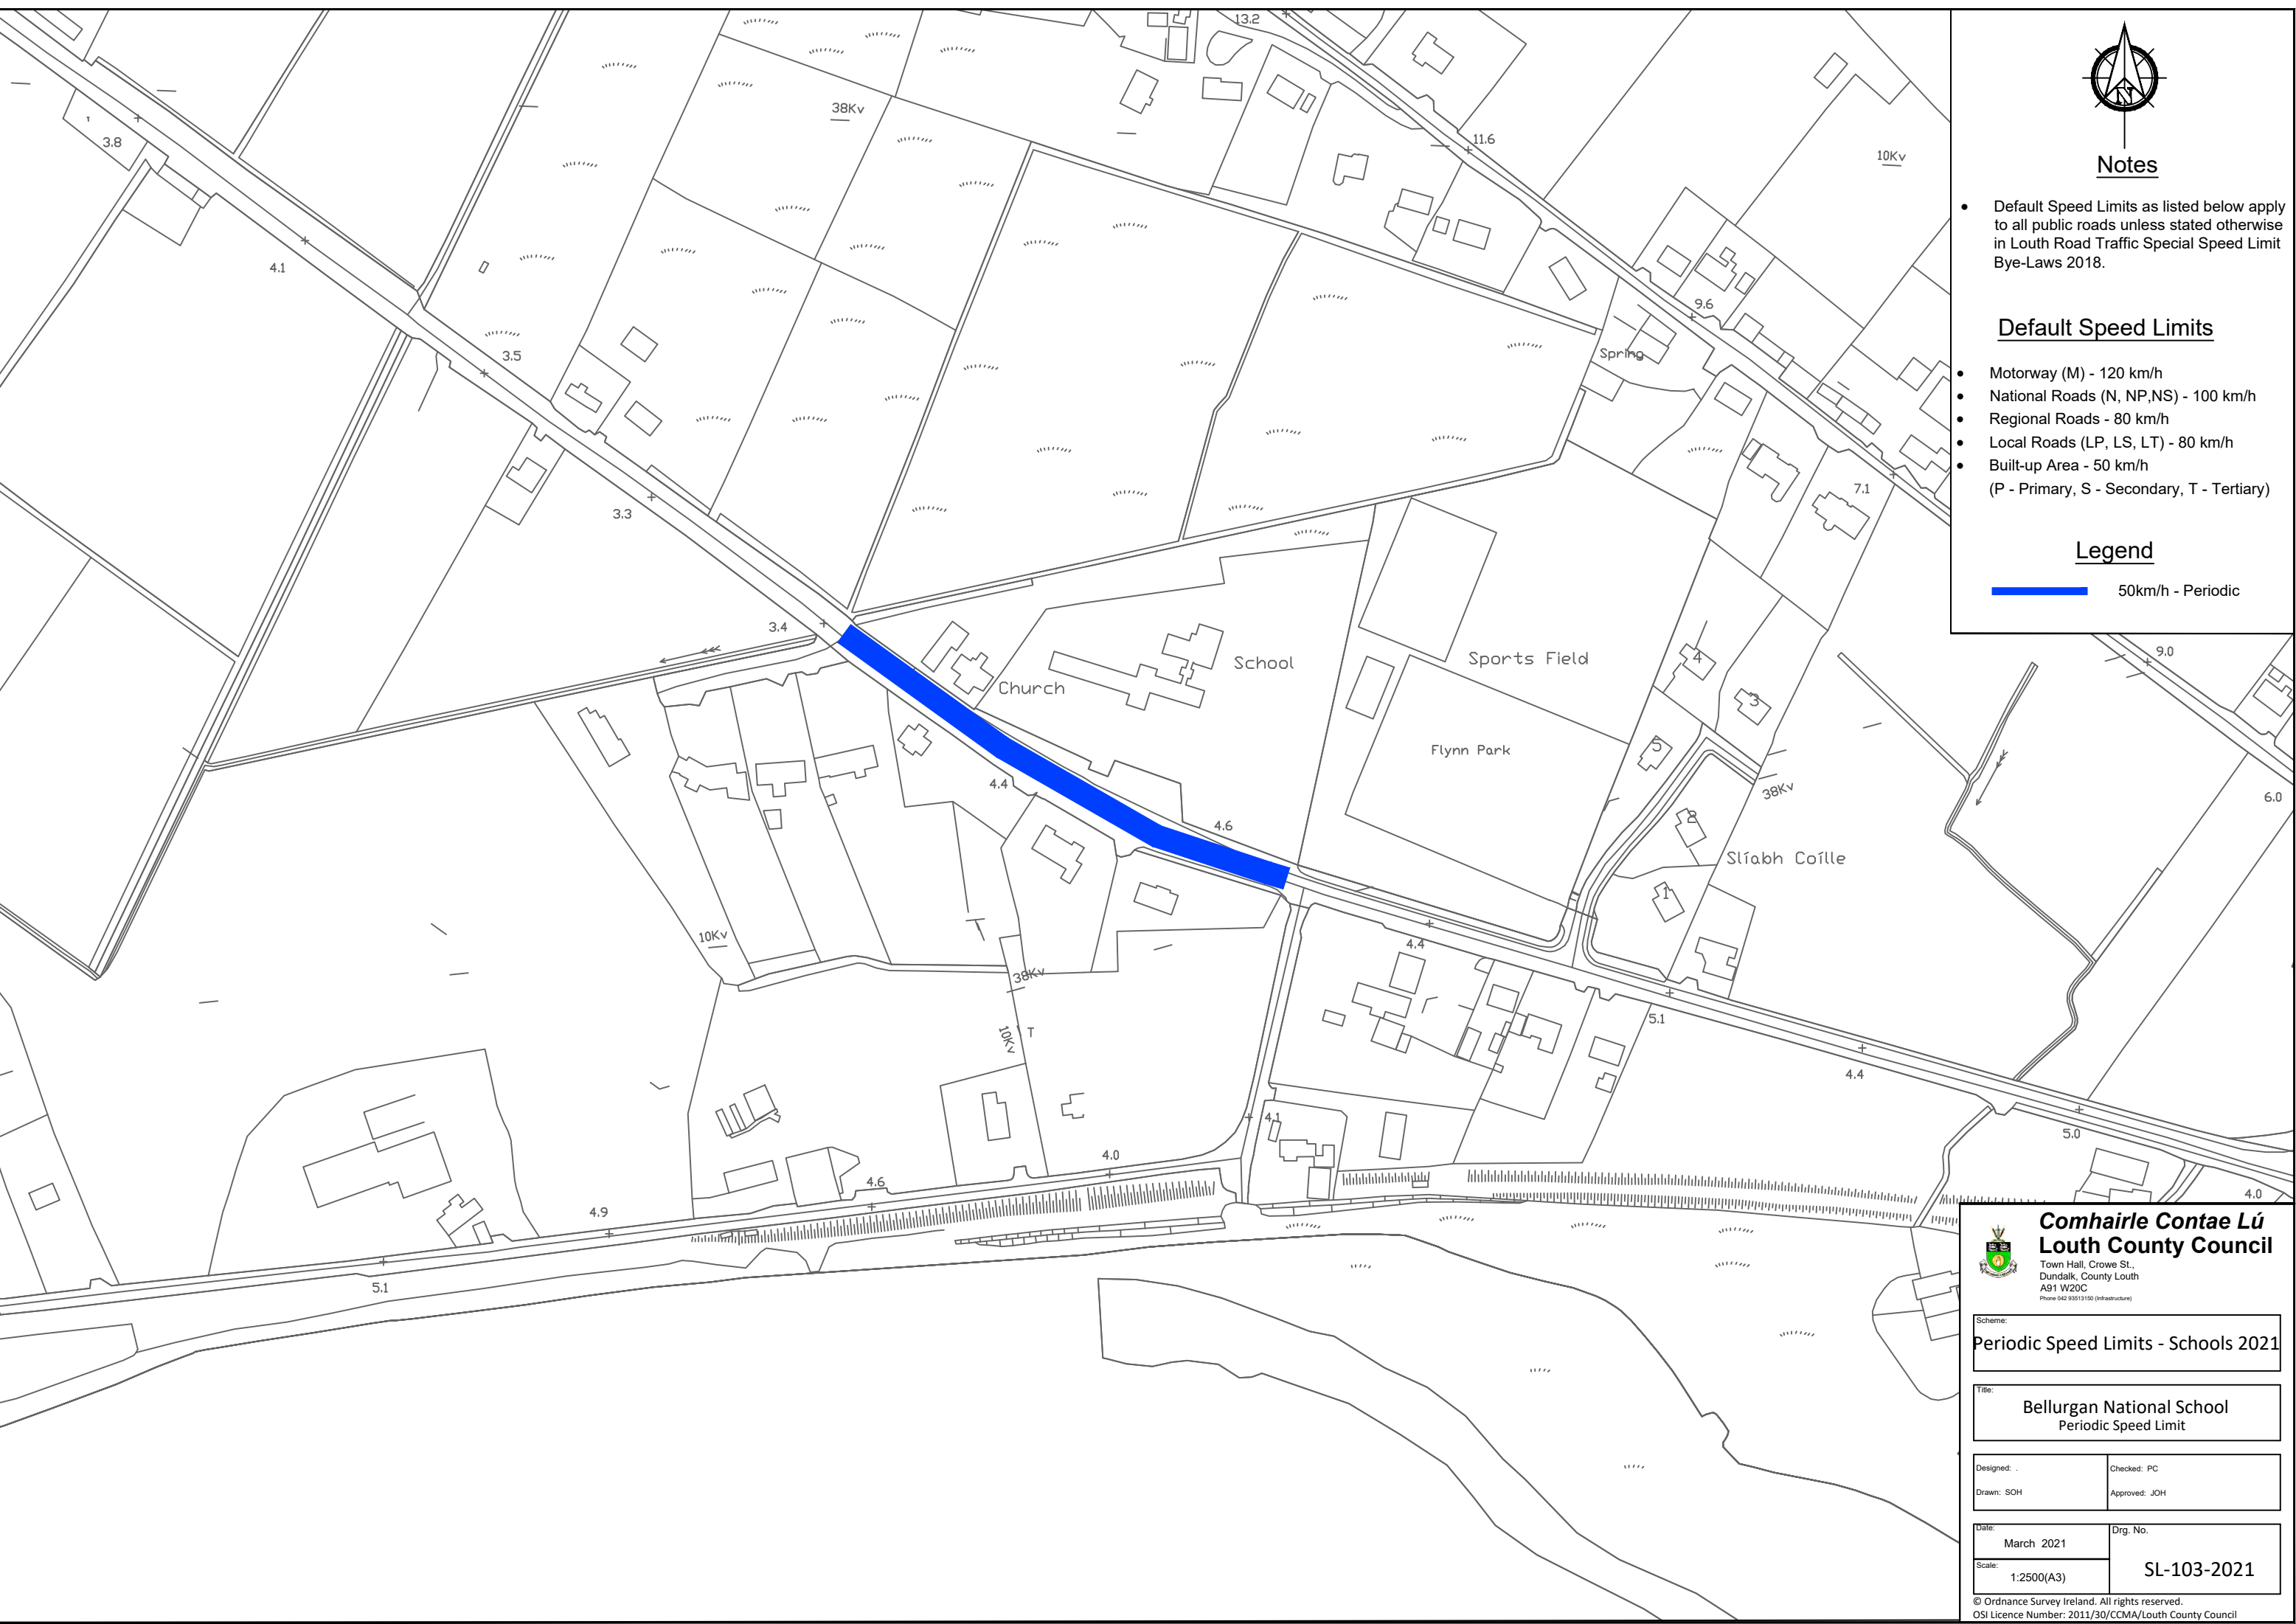

Notes

- Default Speed Limits as listed below apply to all public roads unless stated otherwise in Louth Road Traffic Special Speed Limit Bye-Laws 2018.

Default Speed Limits

- Motorway (M) - 120 km/h
- National Roads (N, NP, NS) - 100 km/h
- Regional Roads - 80 km/h
- Local Roads (LP, LS, LT) - 80 km/h
- Built-up Area - 50 km/h
  (P - Primary, S - Secondary, T - Tertiary)

Legend

50km/h - Periodic

Comhairle Contae Lú
Louth County Council
Town Hall, Crowe St.,
Dundalk, County Louth
A91 W20C
Phone 042 9353150 (Infrastructure)

Scheme: **Periodic Speed Limits - Schools 2021**

Title: **Bellurgan National School
Periodic Speed Limit**

Designed: .	Checked: PC
Drawn: SOH	Approved: JOH

Date: March 2021	Org. No.
Scale: 1:2500(A3)	SL-103-2021