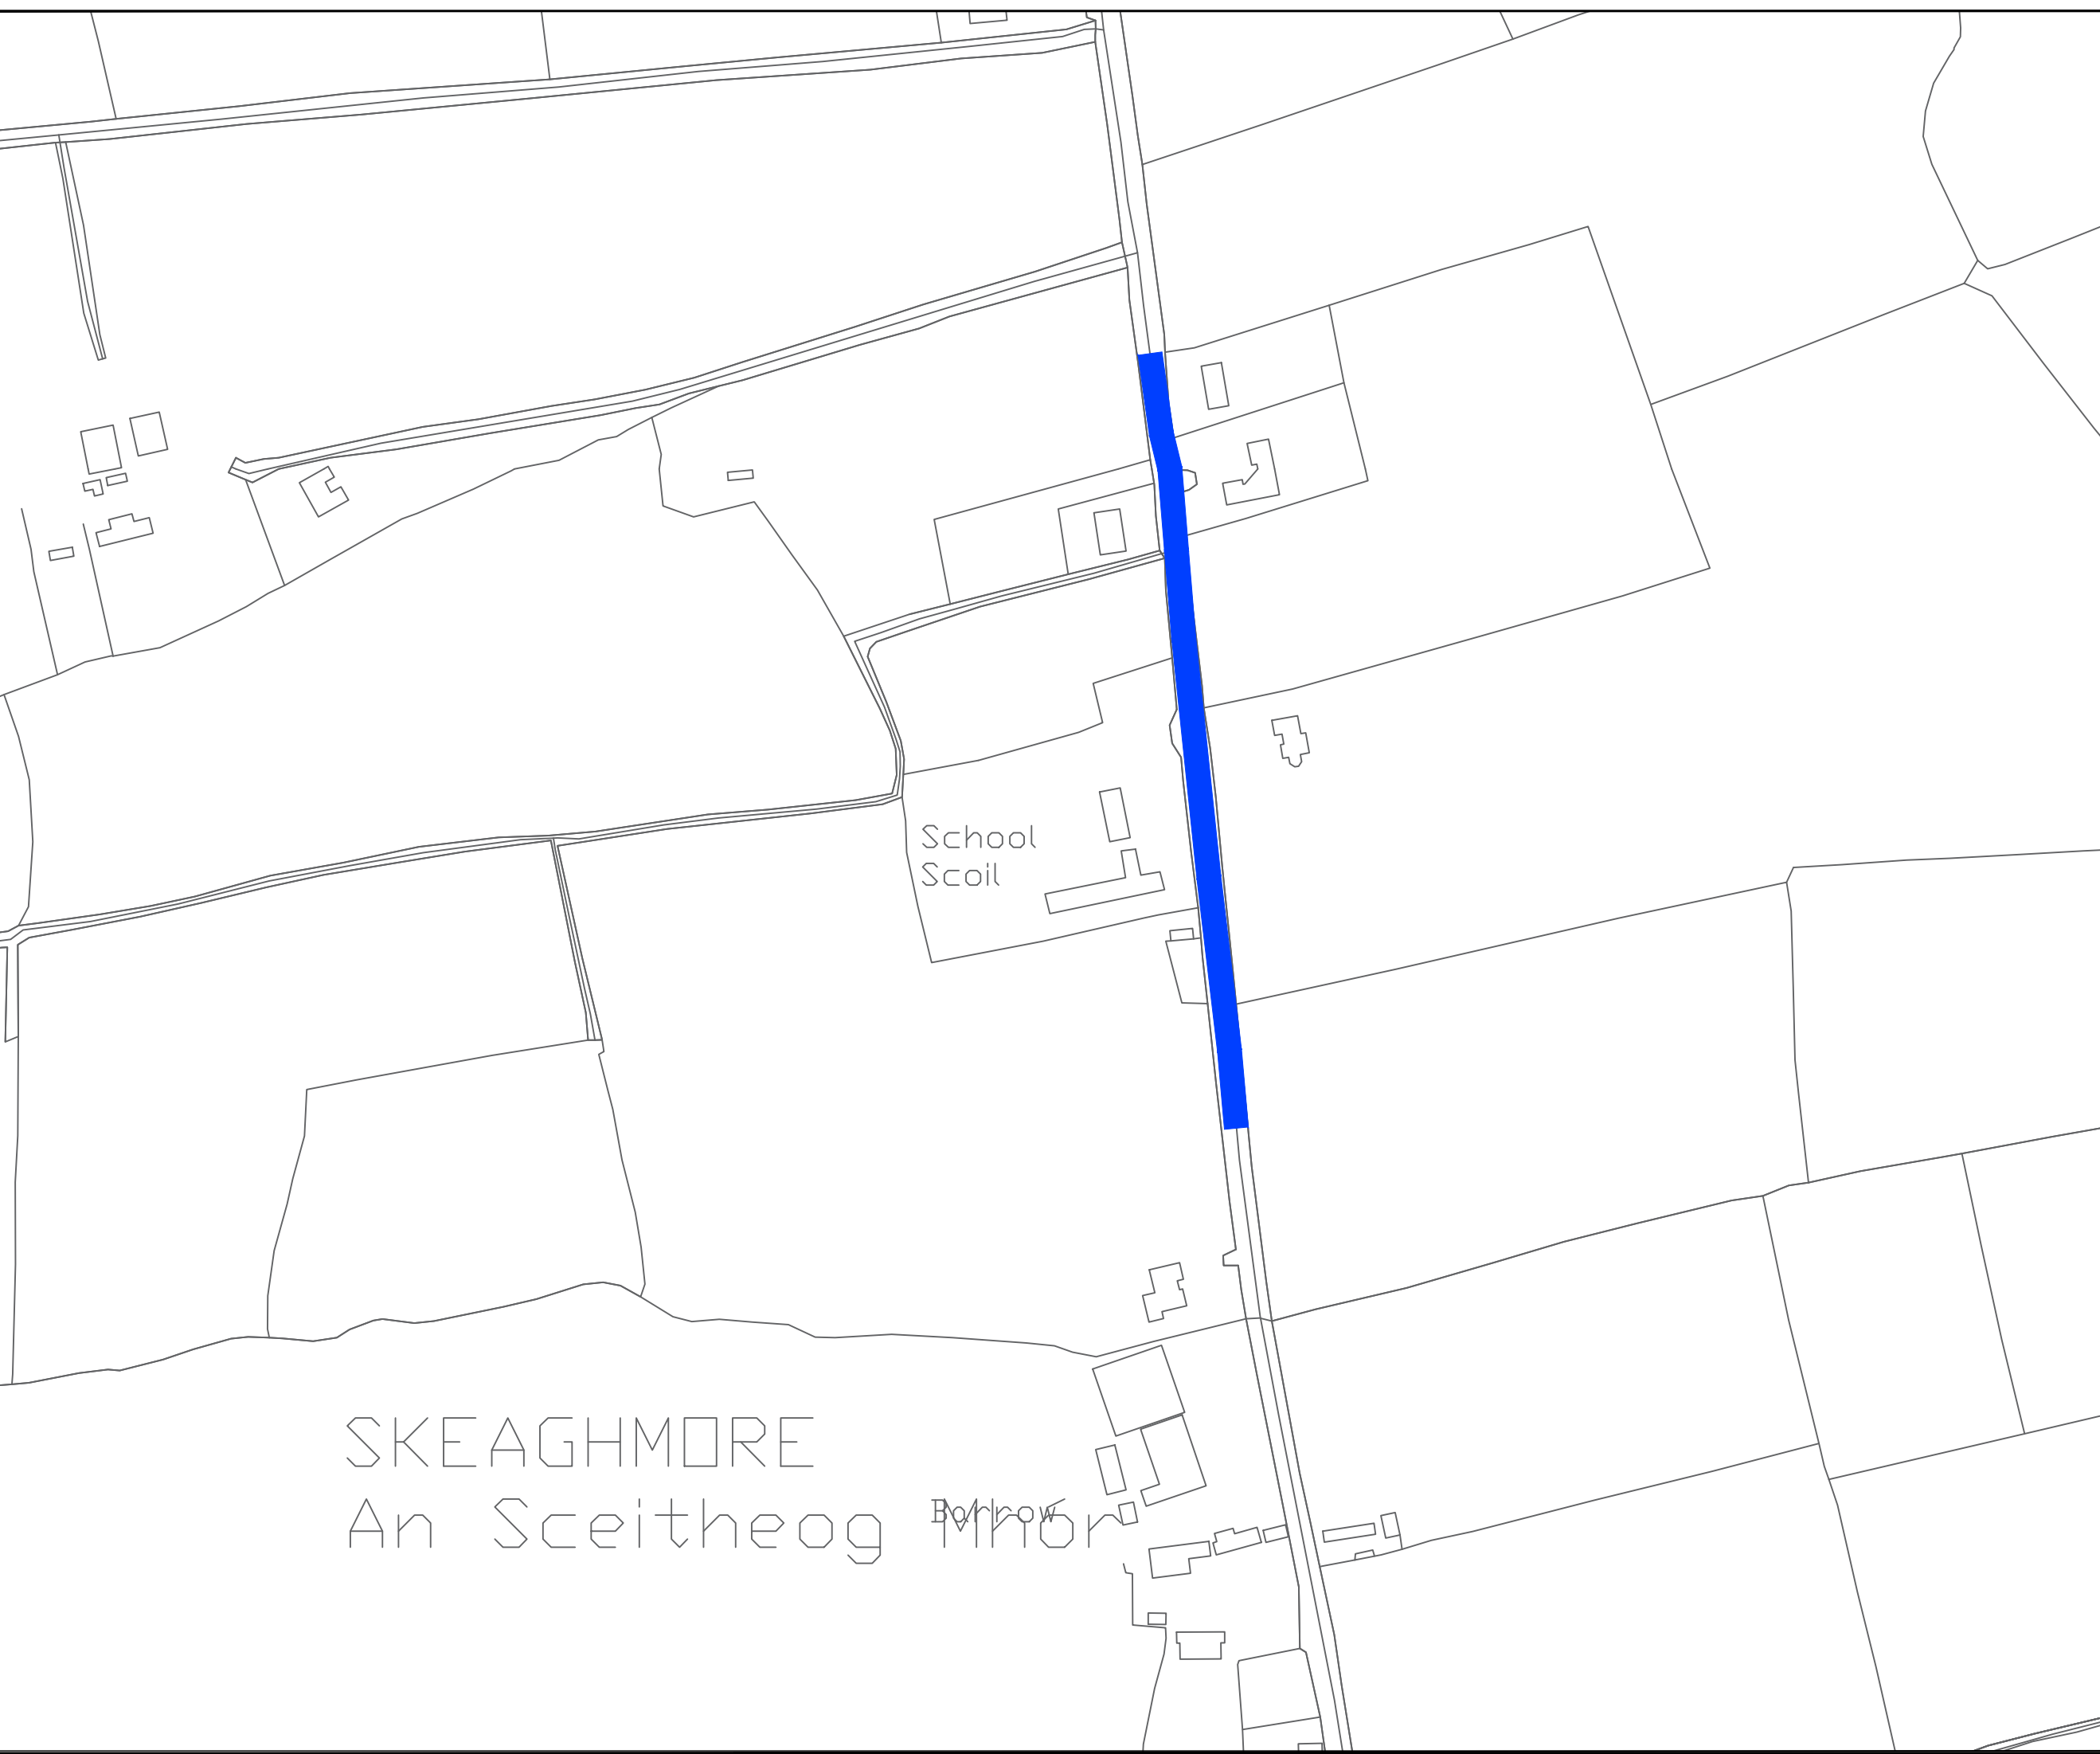

Notes

- Default Speed Limits as listed below apply to all public roads unless stated otherwise in Louth Road Traffic Special Speed Limit Bye-Laws 2018.

Default Speed Limits

- Motorway (M) - 120 km/h
- National Roads (N, NP, NS) - 100 km/h
- Regional Roads - 80 km/h
- Local Roads (LP, LS, LT) - 80 km/h
- Built-up Area - 50 km/h
  (P - Primary, S - Secondary, T - Tertiary)

Legend

50km/h - Periodic

Comhairle Contae Lú
Louth County Council
Town Hall, Crowe St.,
Dundalk, County Louth
A91 W20C
Phone 042 80313150 (Infrastructure)

Scheme:
Periodic Speed Limits - Schools 2021

Title:
**St Colmcille's National School
Periodic Speed Limit**

Designed: .	Checked: PC
Drawn: SOH	Approved: JOH

Date: March 2021	Drng. No. SL-107-2021
Scale: 1:2500(A3)