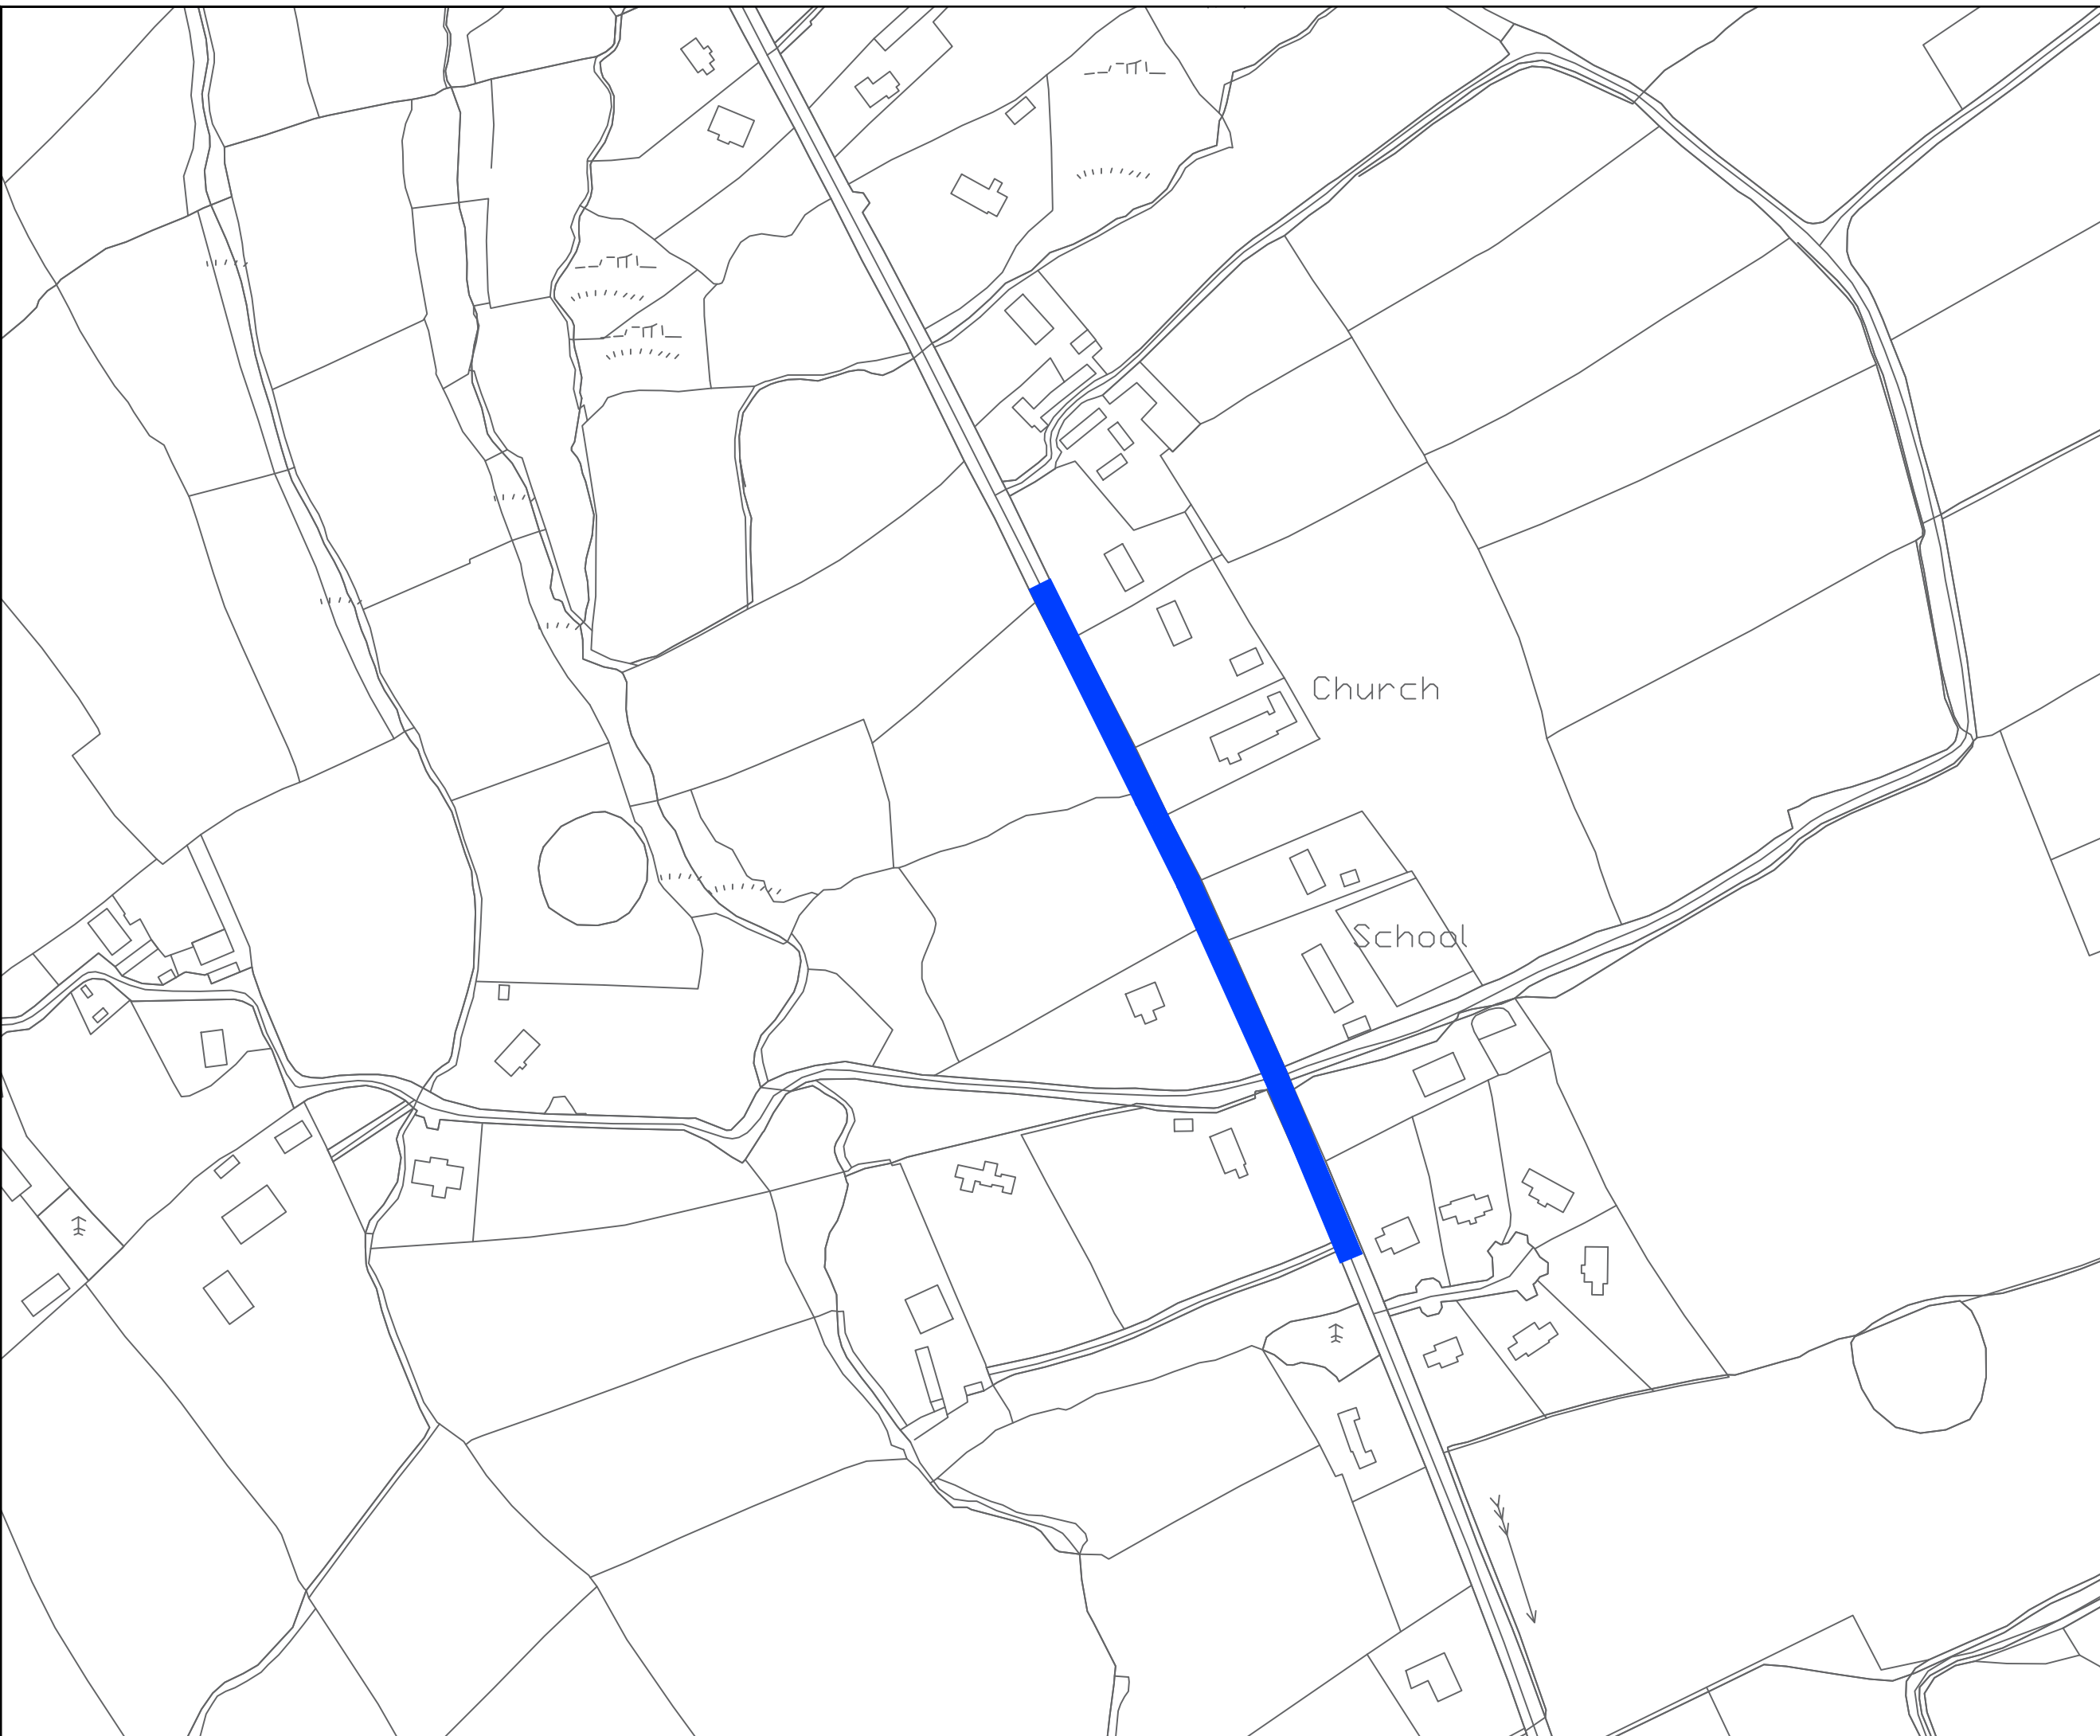

Notes

- Default Speed Limits as listed below apply to all public roads unless stated otherwise in Louth Road Traffic Special Speed Limit Bye-Laws 2018.

Default Speed Limits

- Motorway (M) - 120 km/h
- National Roads (N, NP, NS) - 100 km/h
- Regional Roads - 80 km/h
- Local Roads (LP, LS, LT) - 80 km/h
- Built-up Area - 50 km/h
  (P - Primary, S - Secondary, T - Tertiary)

Legend

50km/h - Periodic

Comhairle Contae Lú
Louth County Council
Town Hall, Crowe St.,
Dundalk, County Louth
A91 W20C
Phone 042 9513150 (Infrastructure)

Scheme:
Periodic Speed Limits - Schools 2021

Title:
Mullaghbuoy National School
Periodic Speed Limit

Designed: .	Checked: PC
Drawn: SOH	Approved: JOH

Date: March 2021	Drg. No. SL-105-2021
Scale: 1:2500(A3)	

© Ordnance Survey Ireland. All rights reserved.
OSI Licence Number: 2011/30/CCMA/Louth County Council