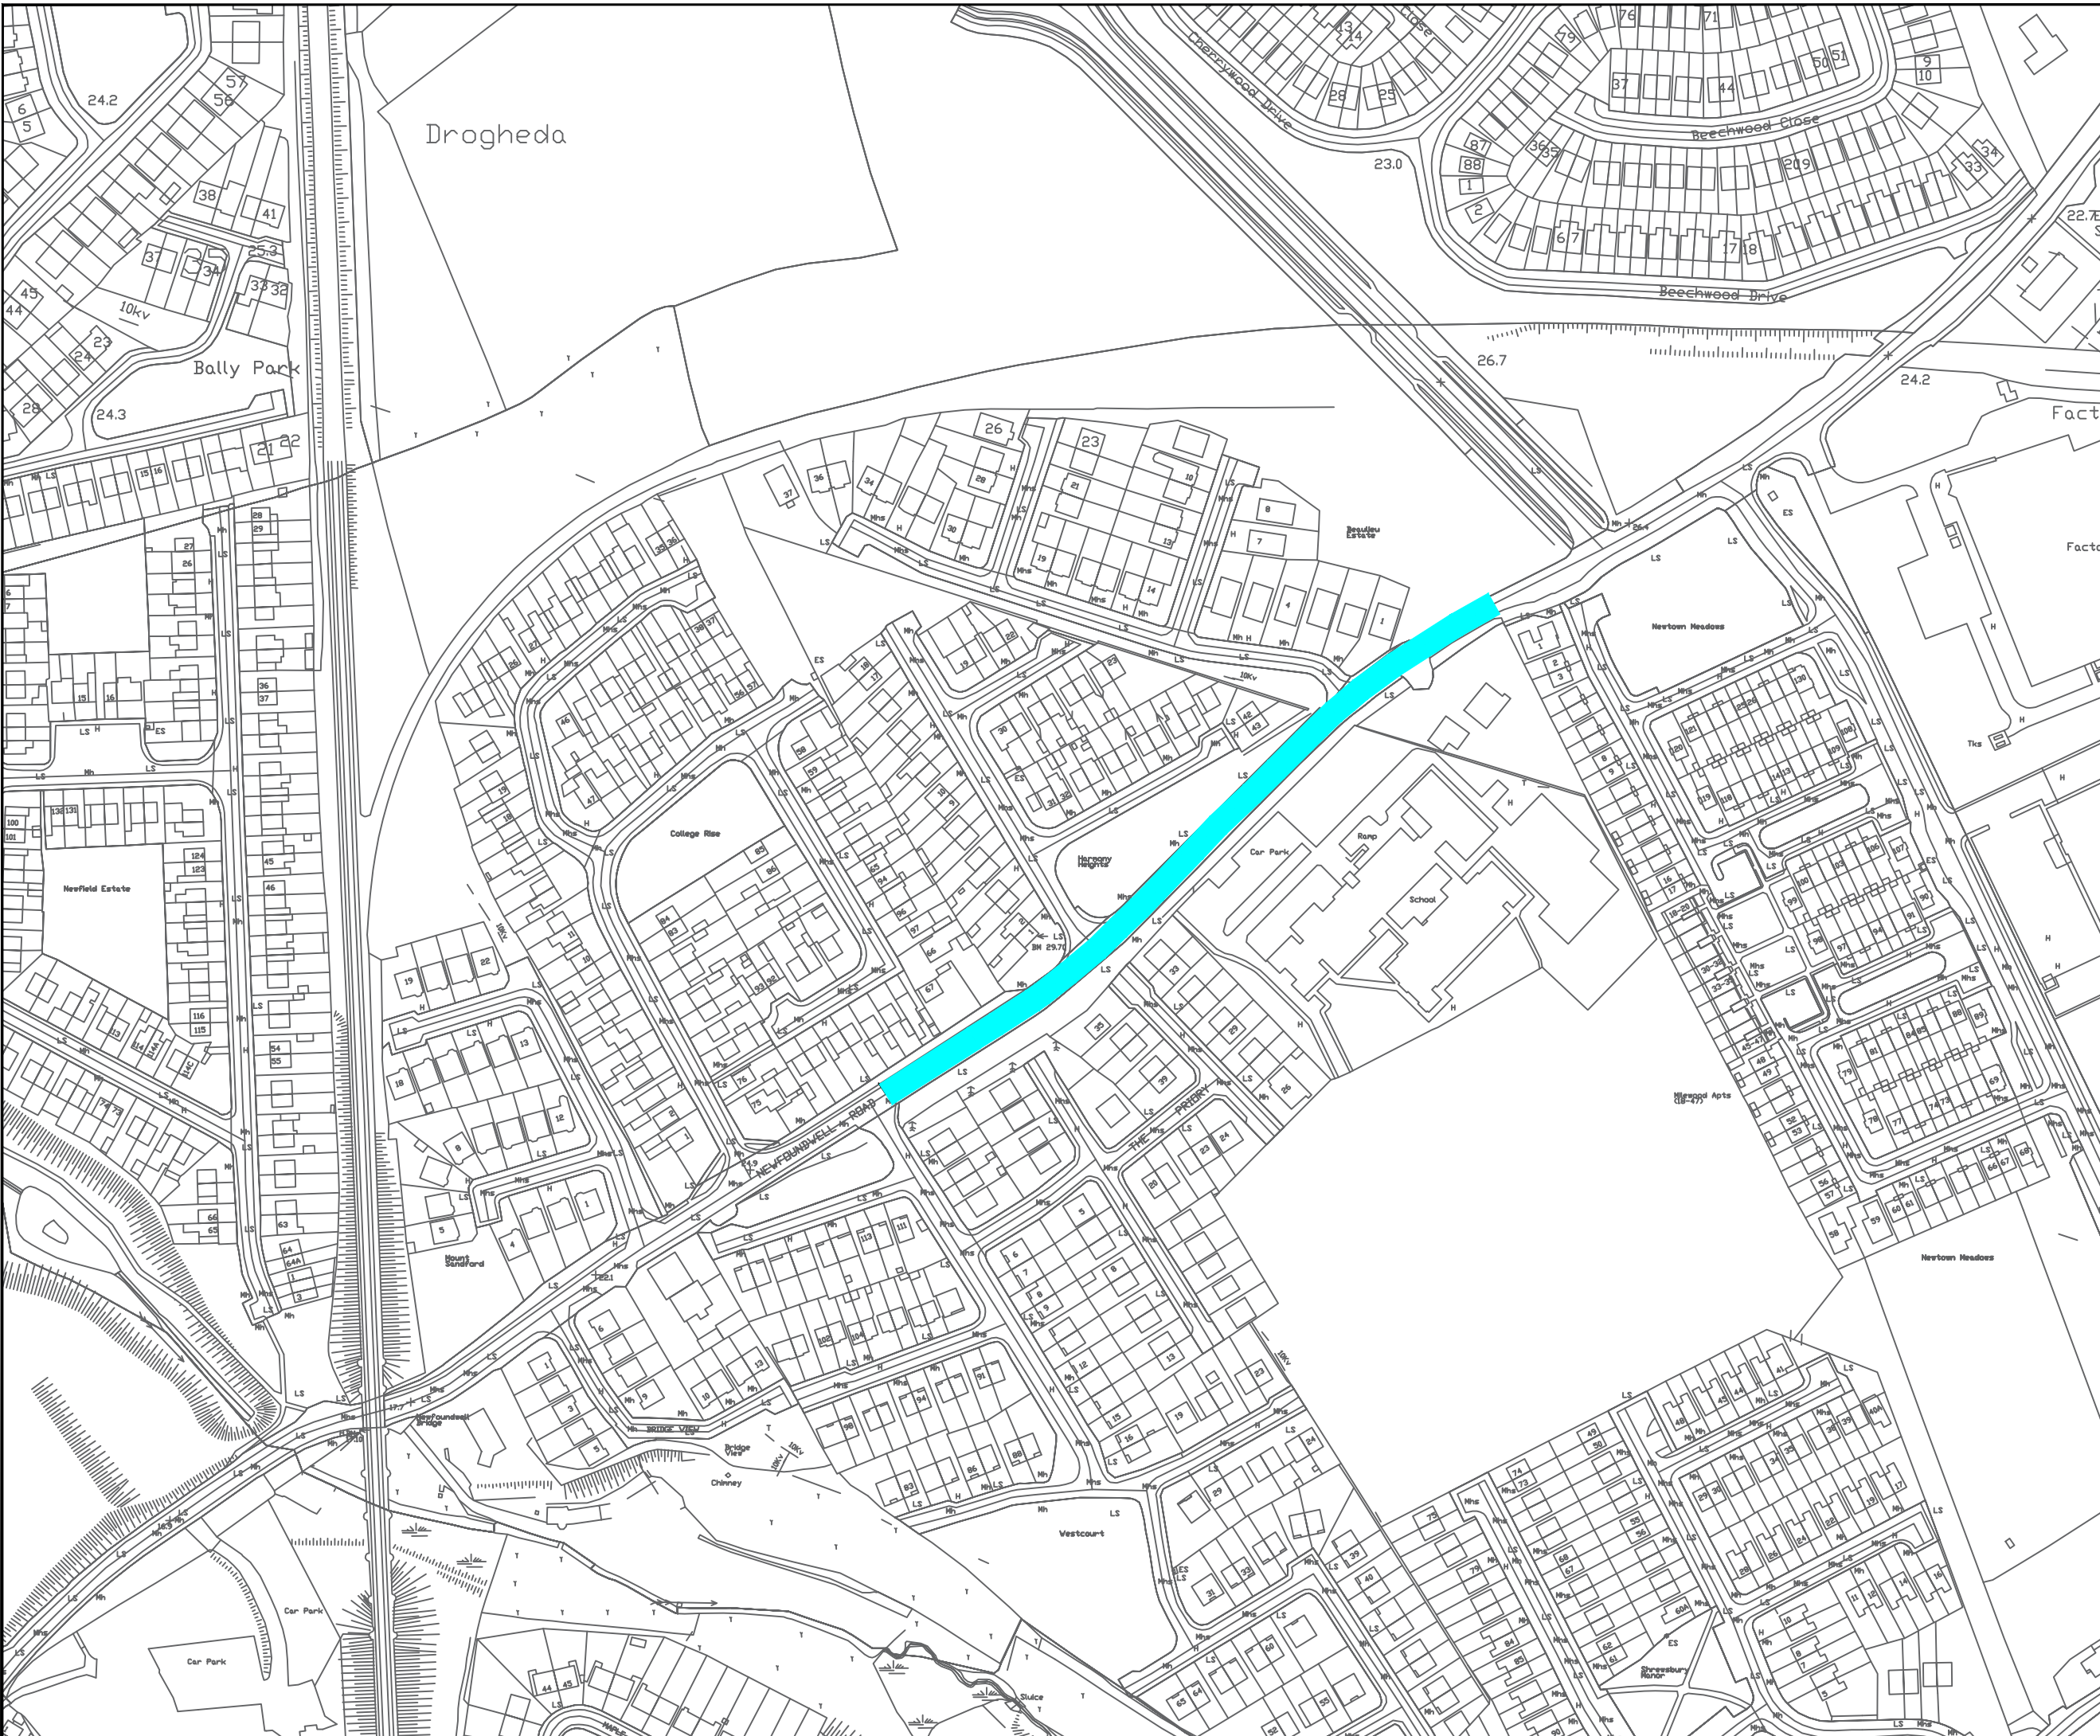

Notes

- Default Speed Limits as listed below apply to all public roads unless stated otherwise in Louth Road Traffic Special Speed Limit Bye-Laws 2018.

Default Speed Limits

- Motorway (M) - 120 km/h
- National Roads (N, NP, NS) - 100 km/h
- Regional Roads - 80 km/h
- Local Roads (LP, LS, LT) - 80 km/h
- Built-up Area - 50 km/h
  (P - Primary, S - Secondary, T - Tertiary)

Legend

30km/h - Periodic

Comhairle Contae Lú
Louth County Council
Town Hall, Crowe St.,
Dundalk, County Louth
A91 W20C
Phone 042 9351310 (Inhabituare)

Scheme: **Periodic Speed Limits - Schools 2021**

Title: **St Joseph's Secondary School
Periodic Speed Limit**

Designed: .	Checked: PC
Drawn: SOH	Approved: JOH

Date: March 2021	Drg. No.
Scale: 1:2500(A3)	SL-112-2021

© Ordnance Survey Ireland. All rights reserved.
OSI Licence Number: 2011/30/CCMA/Louth County Council