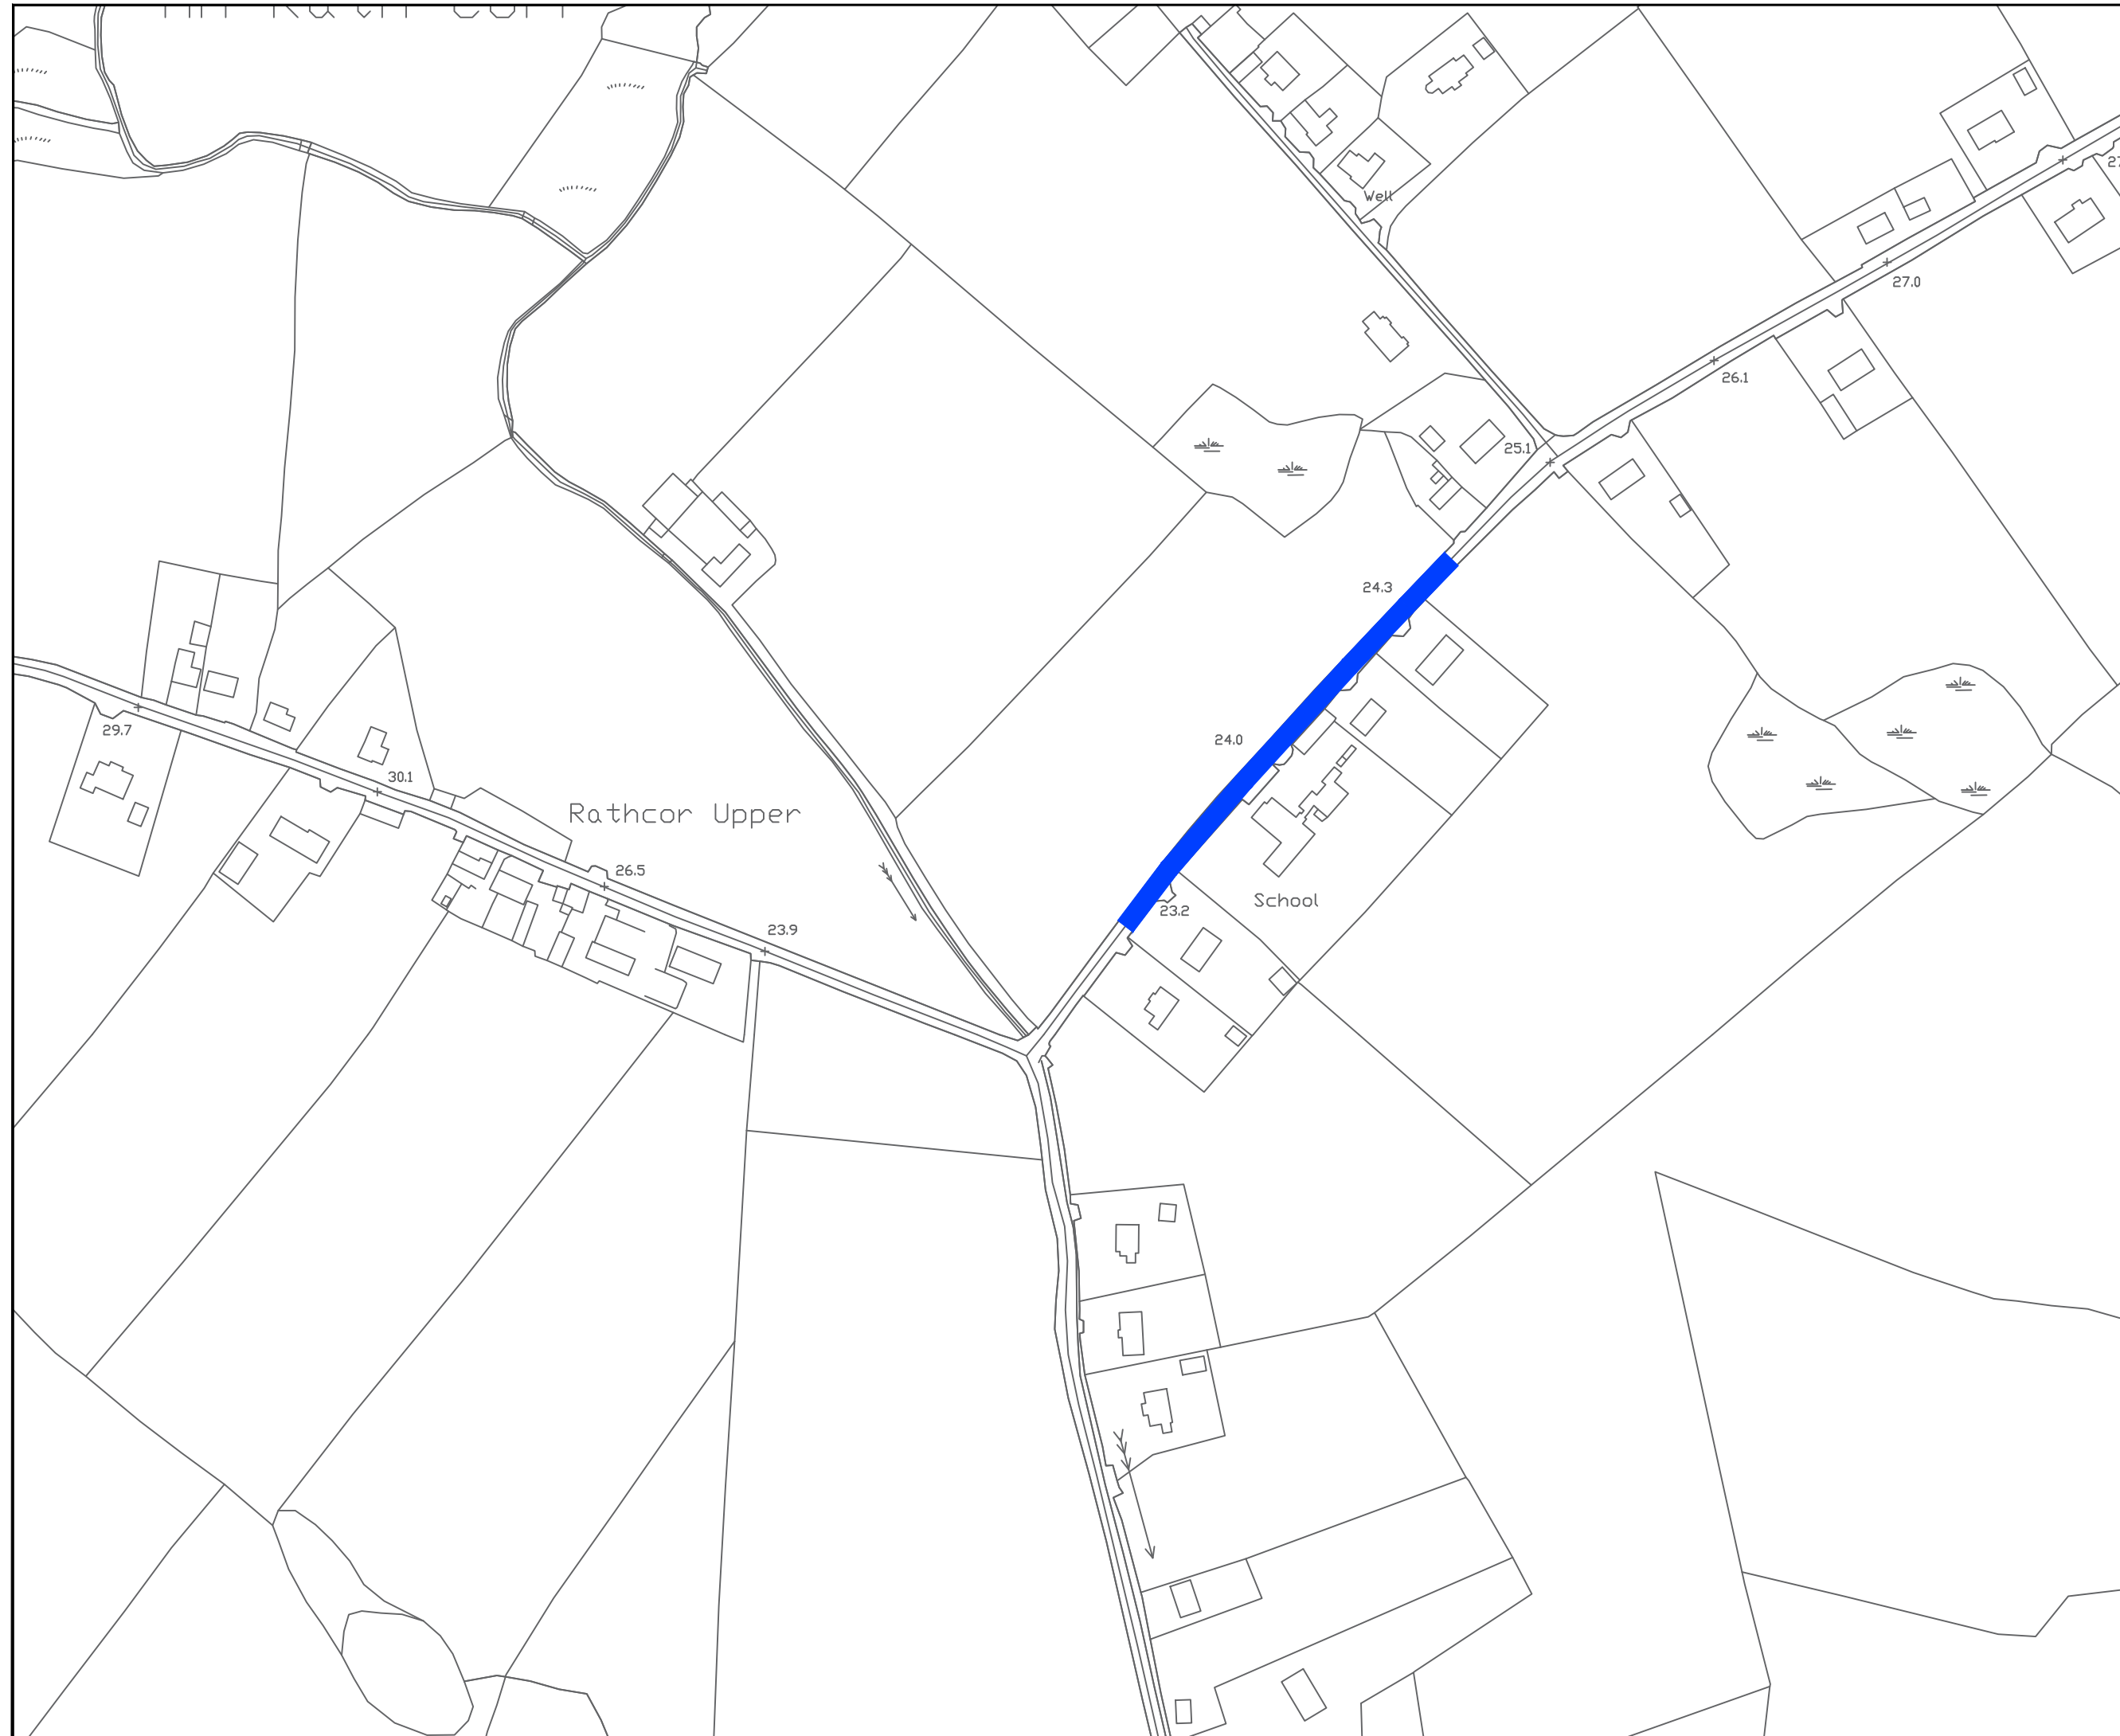

Notes

- Default Speed Limits as listed below apply to all public roads unless stated otherwise in Louth Road Traffic Special Speed Limit Bye-Laws 2018.

Default Speed Limits

- Motorway (M) - 120 km/h
- National Roads (N, NP, NS) - 100 km/h
- Regional Roads - 80 km/h
- Local Roads (LP, LS, LT) - 80 km/h
- Built-up Area - 50 km/h
  (P - Primary, S - Secondary, T - Tertiary)

Legend

50km/h - Periodic

Comhairle Contae Lú
Louth County Council
Town Hall, Crowe St.,
Dundalk, County Louth
A91 W20C
Phone 042 93513150 (rathcorhouse)

Scheme:
Periodic Speed Limits - Schools 2021

Title:
**Rath Corr National School
Periodic Speed Limit**

Designed: .	Checked: PC
Drawn: SOH	Approved: JOH

Date: March 2021	Drg. No. SL-102-2021
Scale: 1:2500(A3)