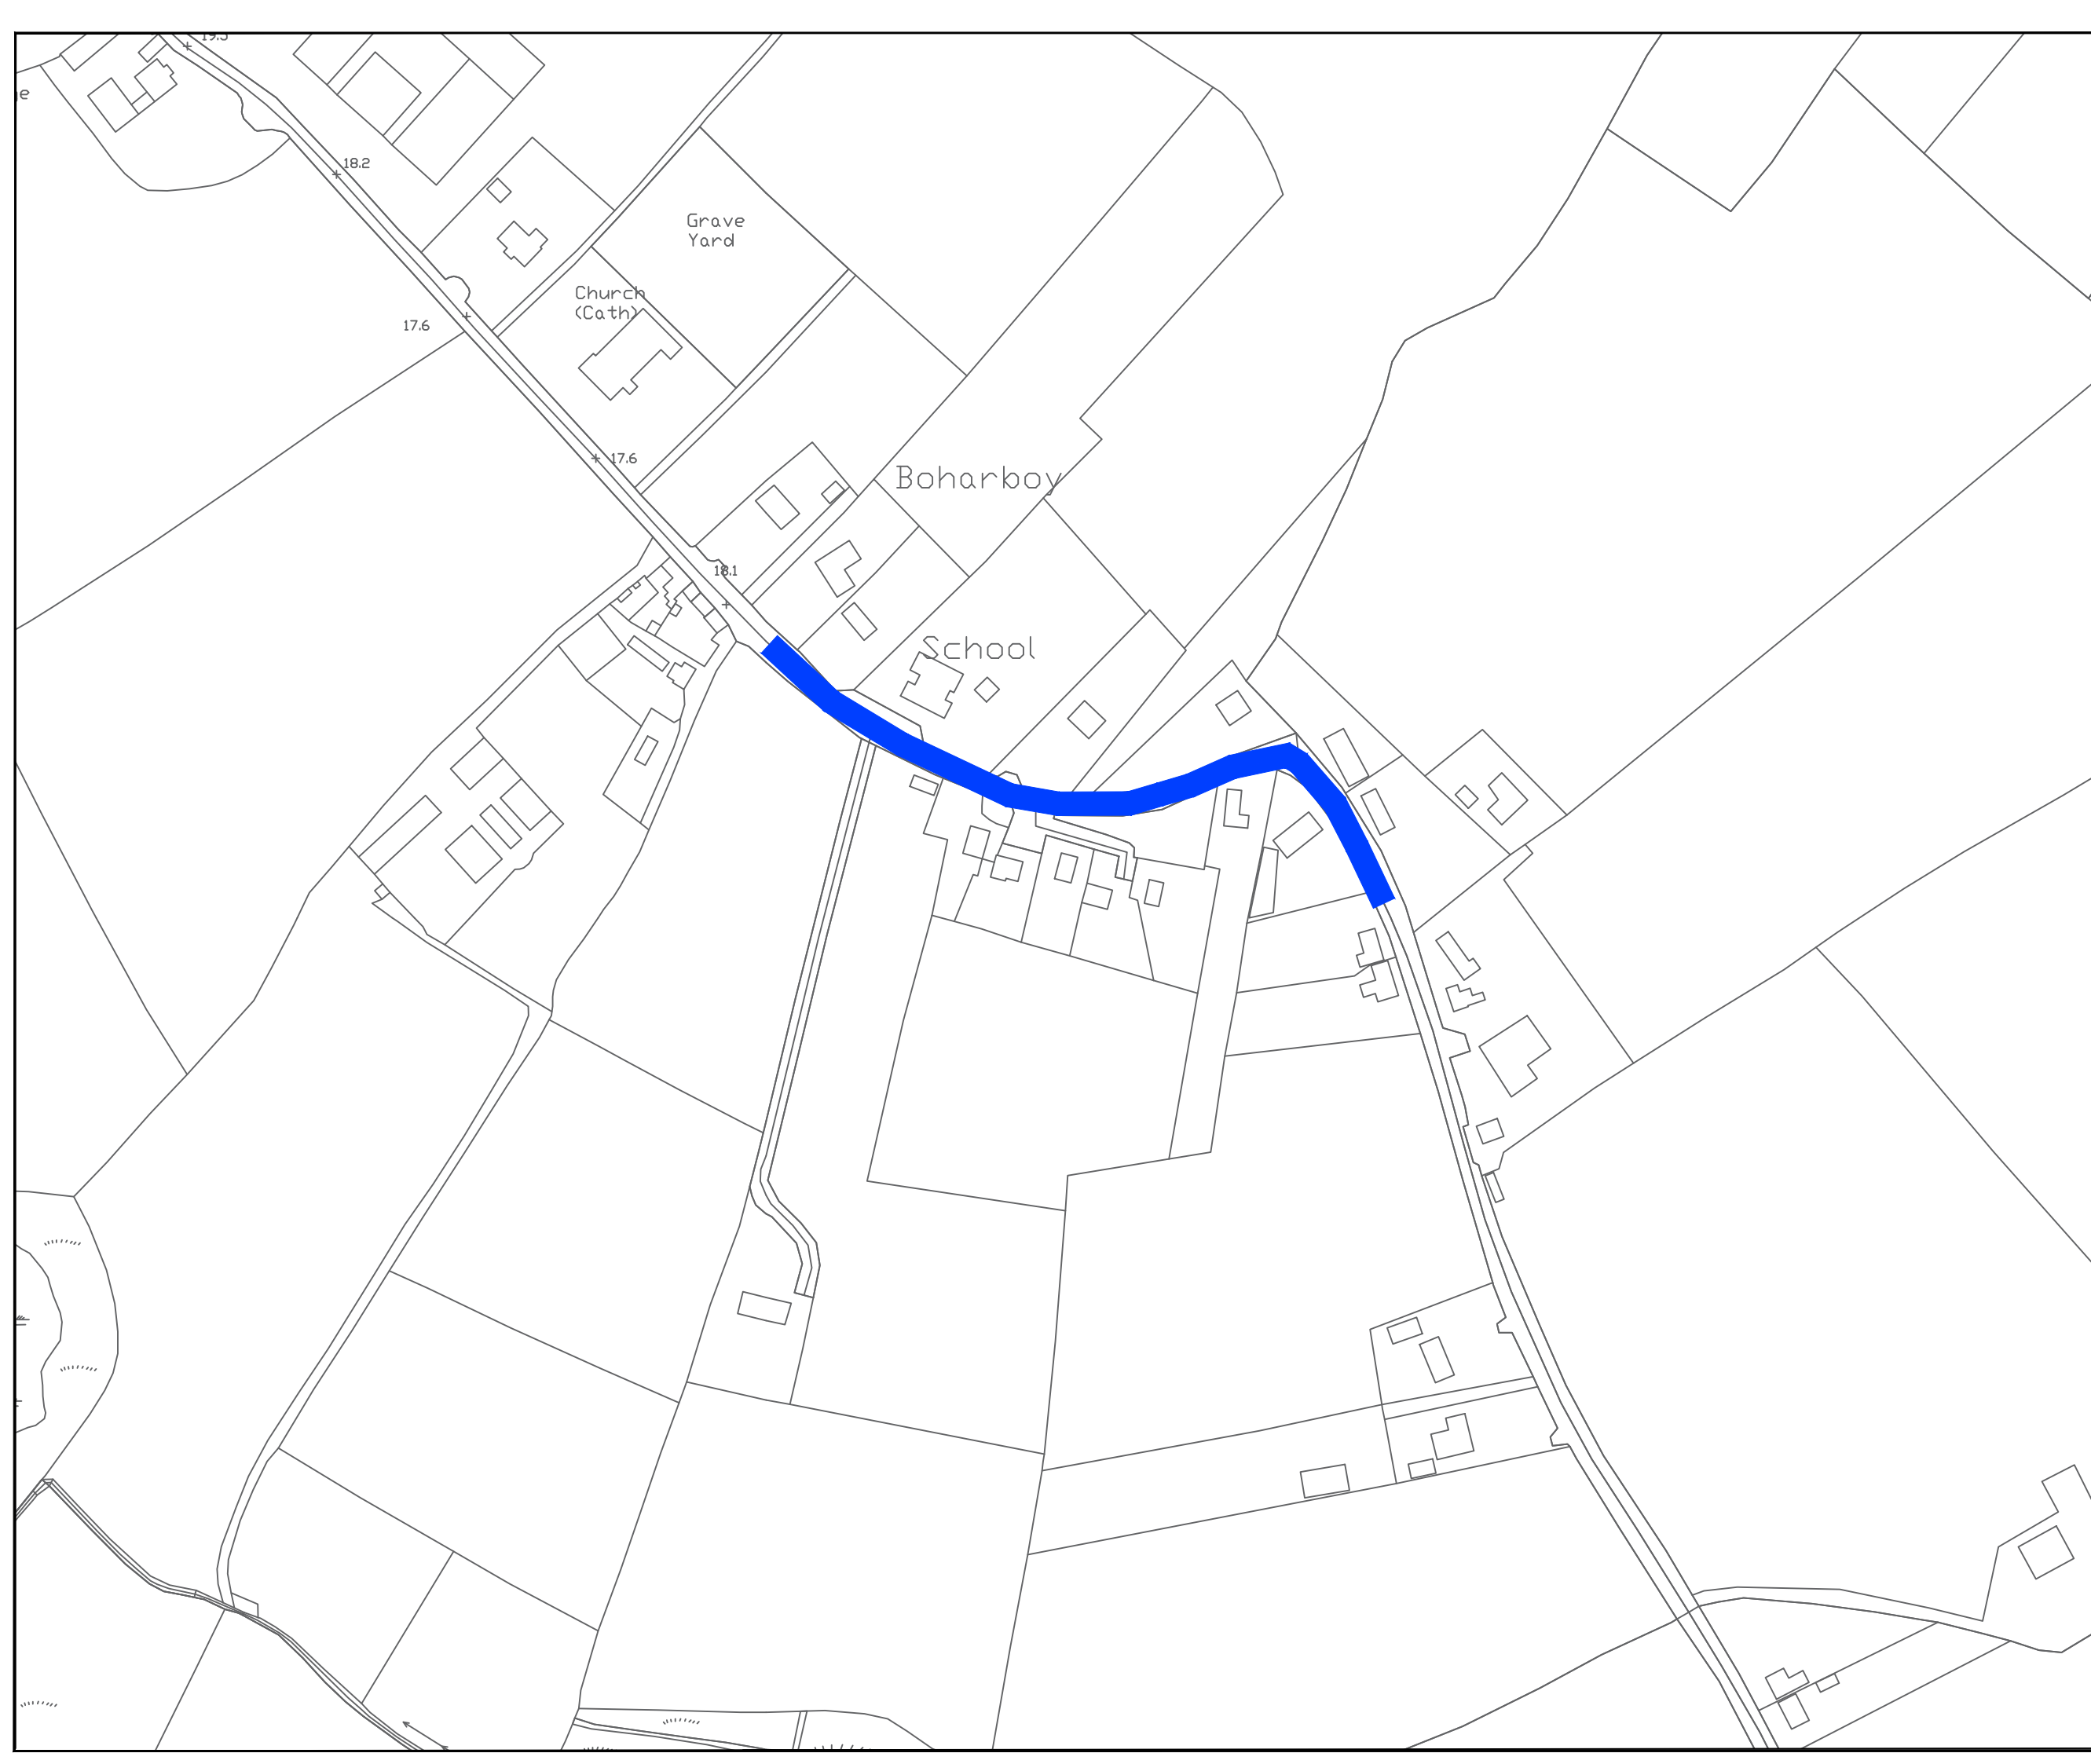

Notes

- Default Speed Limits as listed below apply to all public roads unless stated otherwise in Louth Road Traffic Special Speed Limit Bye-Laws 2018

Default Speed Limits

- Motorway (M) - 120 km/h
- National Roads (N, NP, NS) - 100 km/h
- Regional Roads - 80 km/h
- Local Roads (LP, LS, LT) - 80 km/h
- Built-up Area - 50 km/h
  (P - Primary, S - Secondary, T - Tertiary)

Legend

50km/h - Periodic

Comhairle Contae Lú
Louth County Council
Town Hall, Crowe St.,
Dundalk, County Louth
A91 W20C
Phone 042 93513150 (Infrastructure)

Scheme:
Periodic Speed Limits - Schools 2021

Title:
**Boher National School
Periodic Speed Limit**

Designed: .	Checked: PC
Drawn: SOH	Approved: JOH

Date: March 2021	Drg. No. SL-109-2021
Scale: 1:2500(A3)