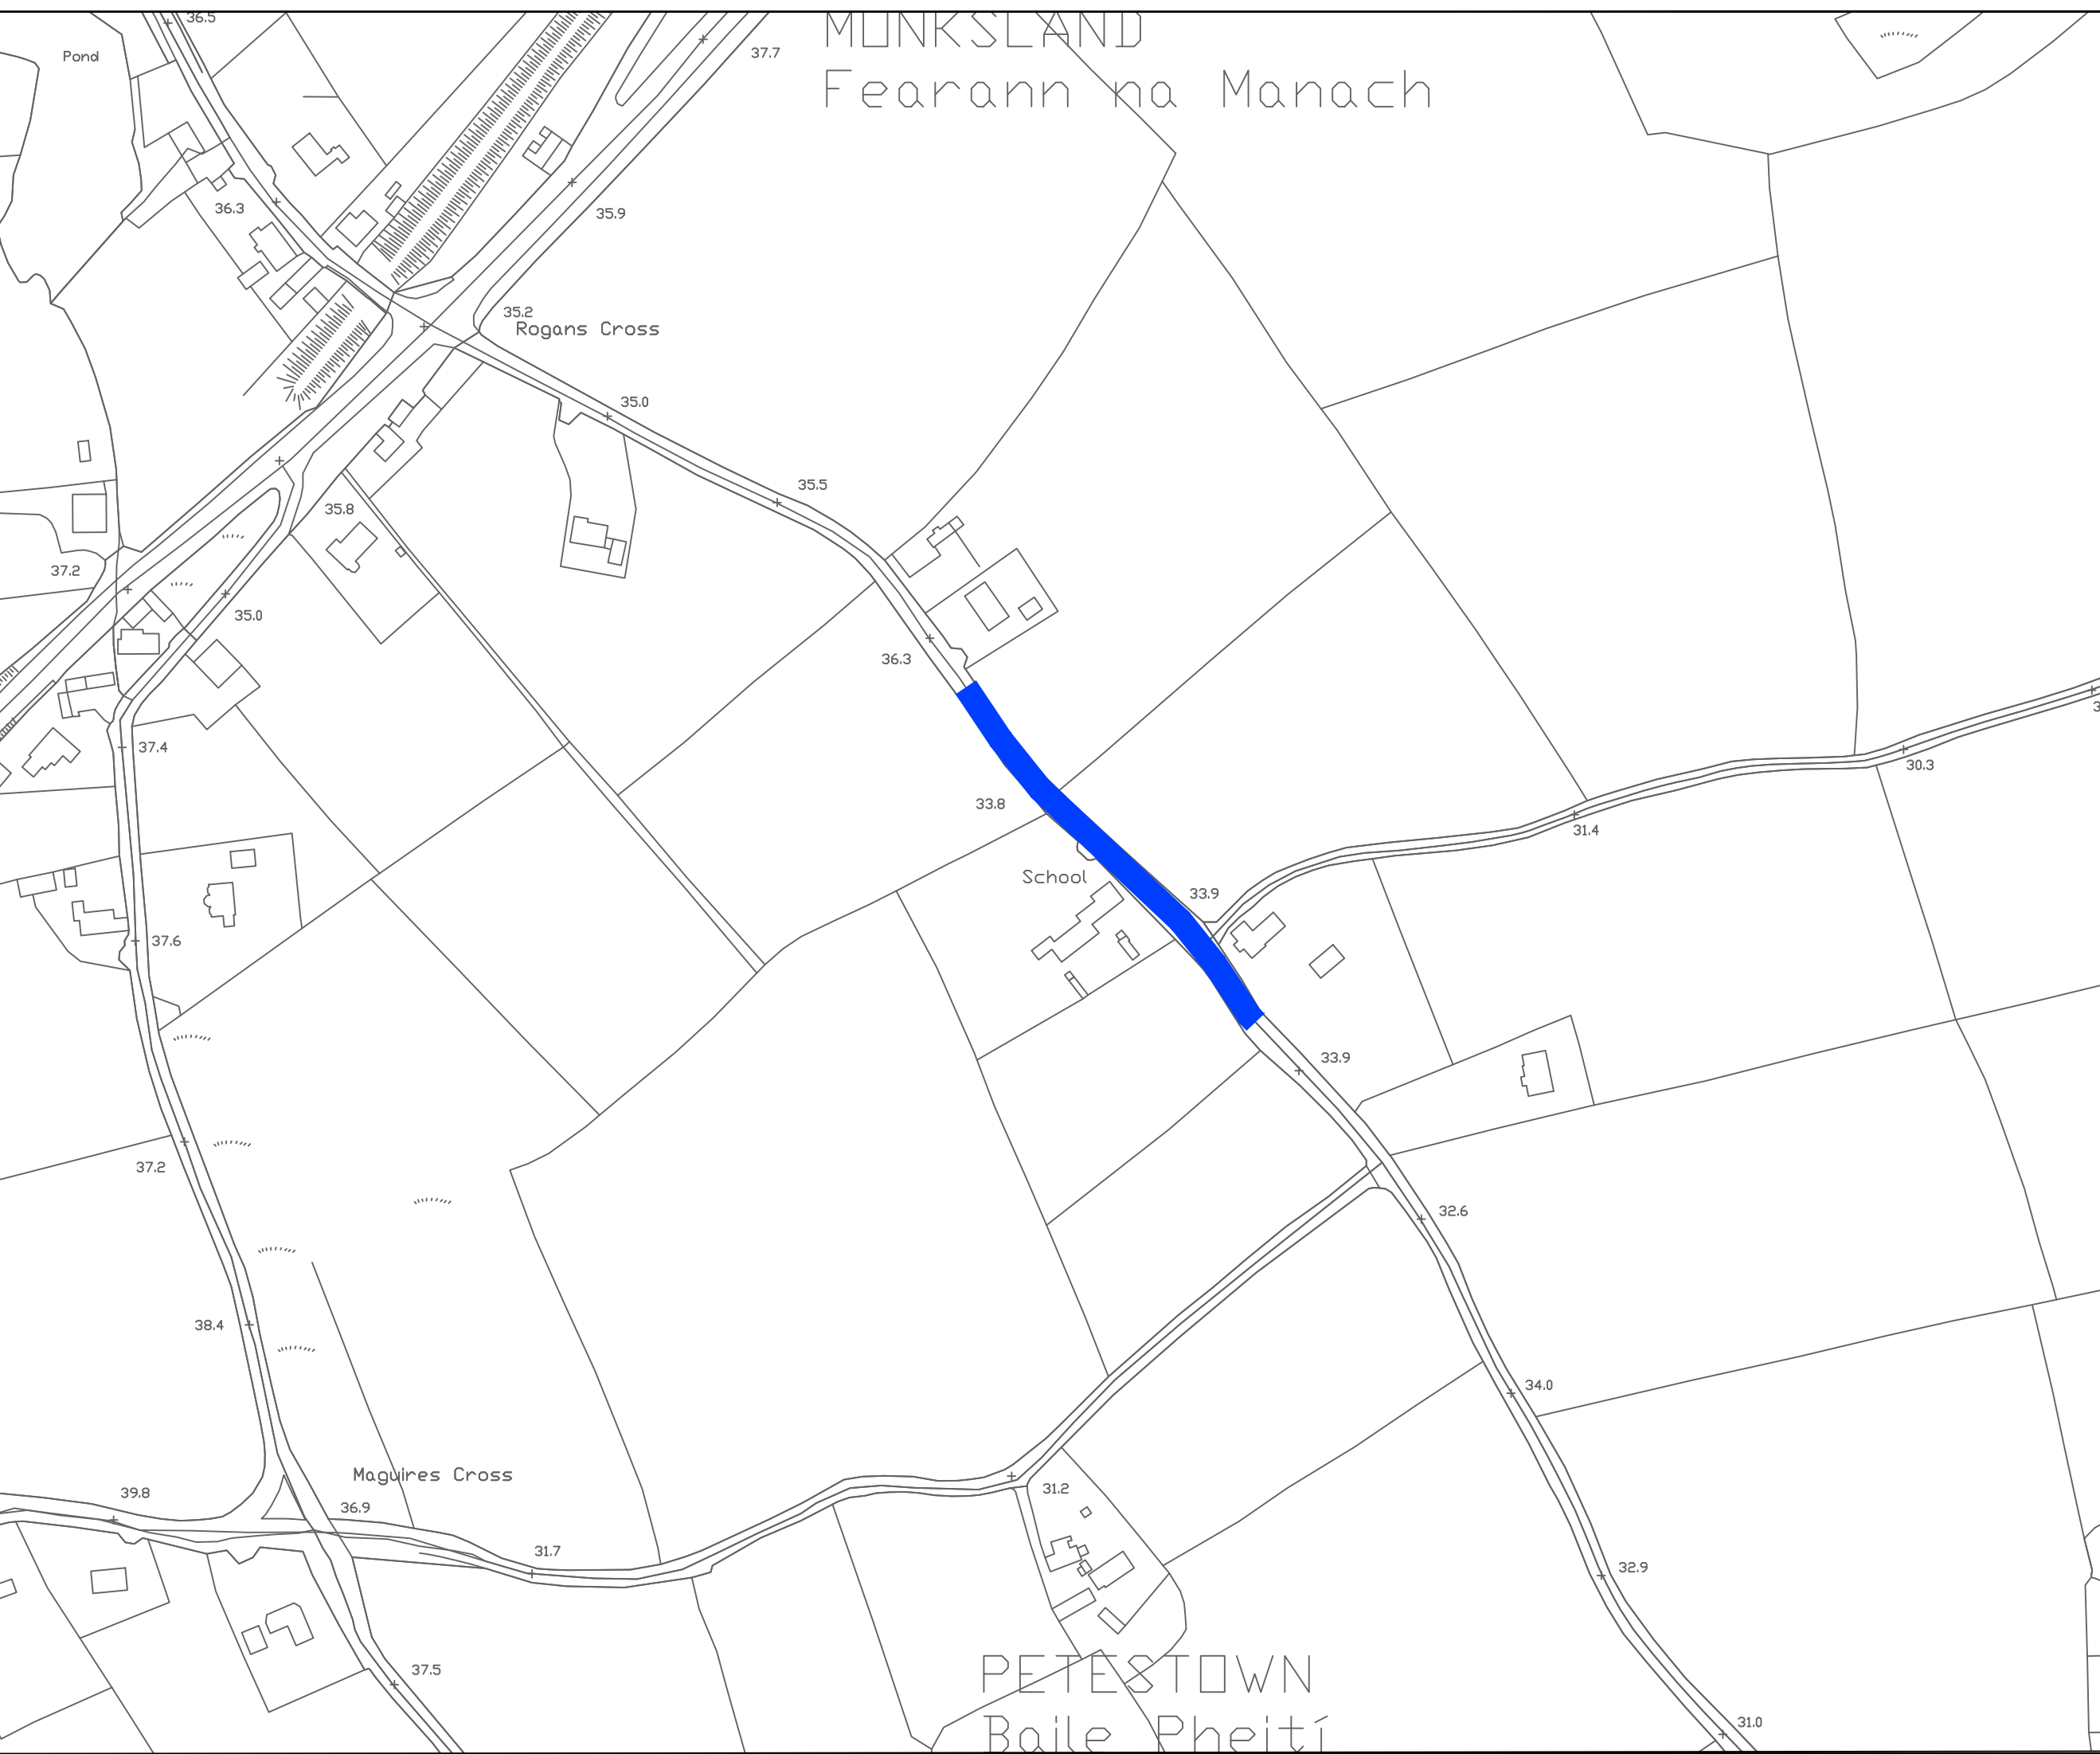

MUNKSLAND Fearann na Manach

Notes

- Default Speed Limits as listed below apply to all public roads unless stated otherwise in Louth Road Traffic Special Speed Limit Bye-Laws 2018.

Default Speed Limits

- Motorway (M) - 120 km/h
- National Roads (N, NP, NS) - 100 km/h
- Regional Roads - 80 km/h
- Local Roads (LP, LS, LT) - 80 km/h
- Built-up Area - 50 km/h
  (P - Primary, S - Secondary, T - Tertiary)

Legend

50km/h - Periodic

Comhairle Contae Lú
Louth County Council
Town Hall, Crowe St.,
Dundalk, County Louth
A91 W20C
Phone 042 85015150 (Infrastructure)

Scheme:
Periodic Speed Limits - Schools 2021

Title:
**Monksland National School
Periodic Speed Limit**

Designed: .	Checked: PC
Drawn: SOH	Approved: JOH

Date: March 2021	Org. No. SL-101-2021
Scale: 1:2500(A3)	

© Ordnance Survey Ireland. All rights reserved.
OSI Licence Number: 2011/30/CCMA/Louth County Council

PETESTOWN Baile Pheití