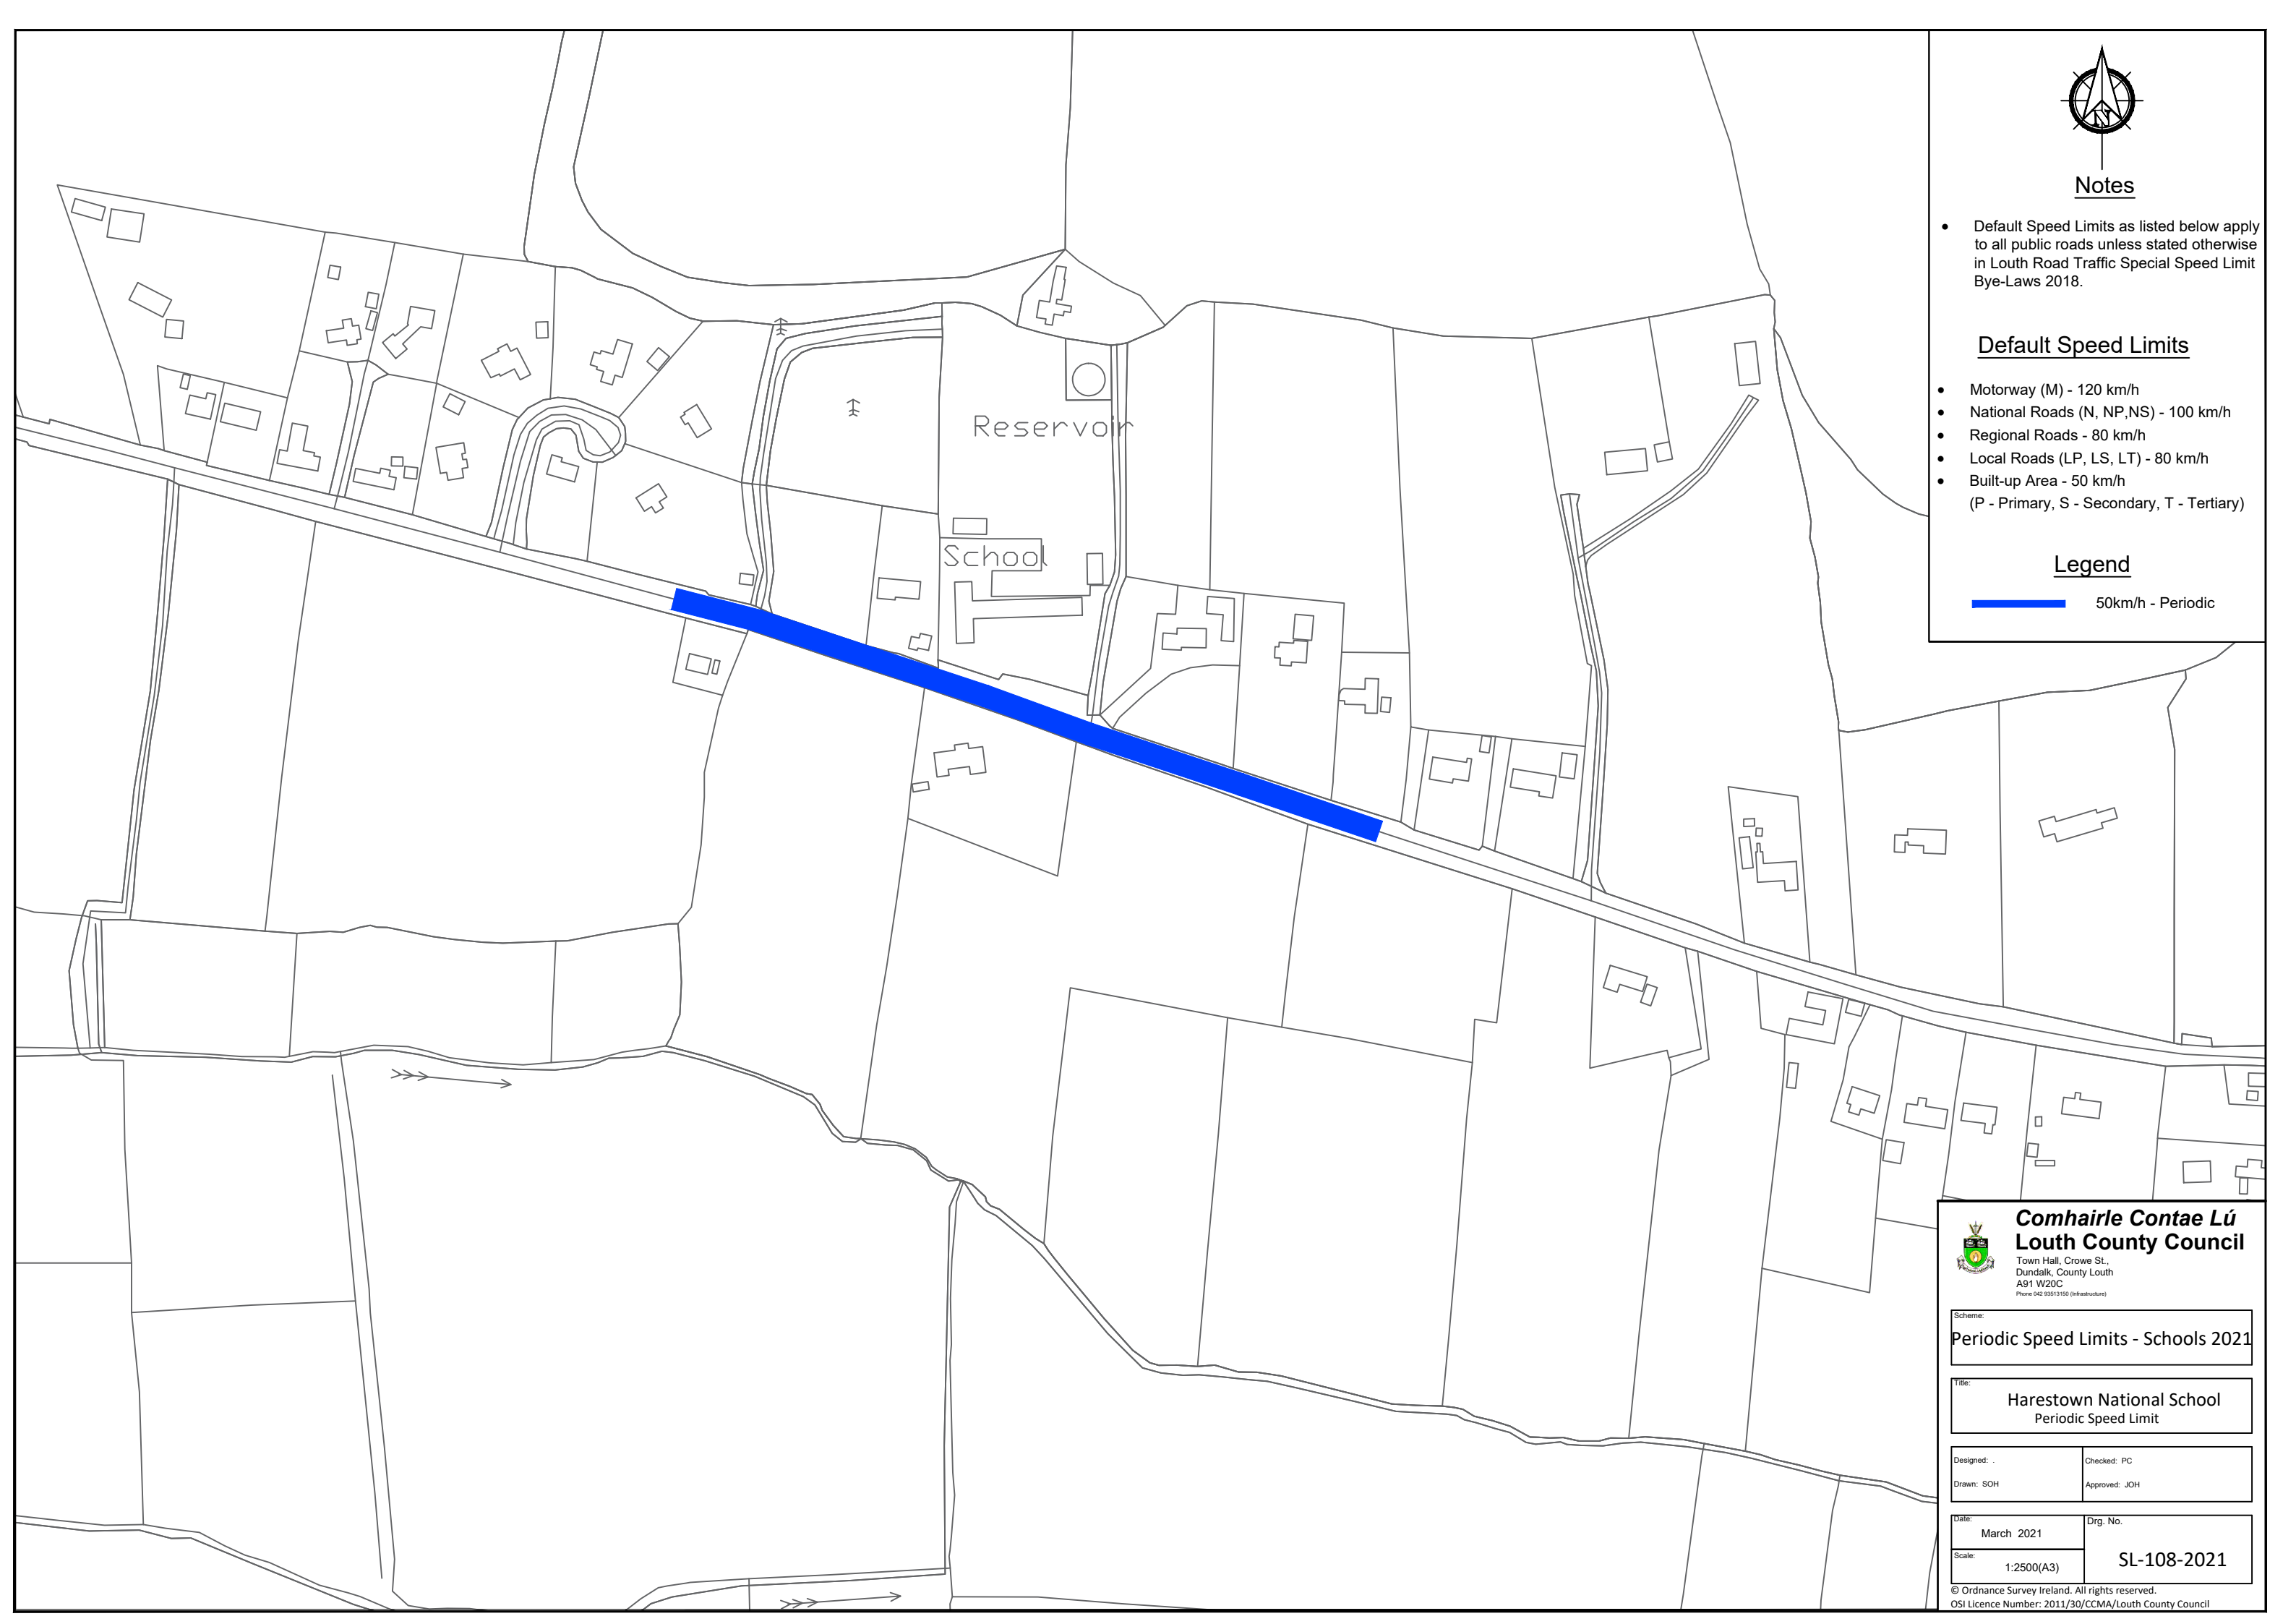

Notes

- Default Speed Limits as listed below apply to all public roads unless stated otherwise in Louth Road Traffic Special Speed Limit Bye-Laws 2018.

Default Speed Limits

- Motorway (M) - 120 km/h
- National Roads (N, NP, NS) - 100 km/h
- Regional Roads - 80 km/h
- Local Roads (LP, LS, LT) - 80 km/h
- Built-up Area - 50 km/h
  (P - Primary, S - Secondary, T - Tertiary)

Legend

50km/h - Periodic

Comhairle Contae Lú Louth County Council

Scheme:
Periodic Speed Limits - Schools 2021

Title:
**Harestown National School
Periodic Speed Limit**

Designed: .	Checked: PC
Drawn: SOH	Approved: JOH

Date: March 2021	Drg. No. SL-108-2021
Scale: 1:2500(A3)