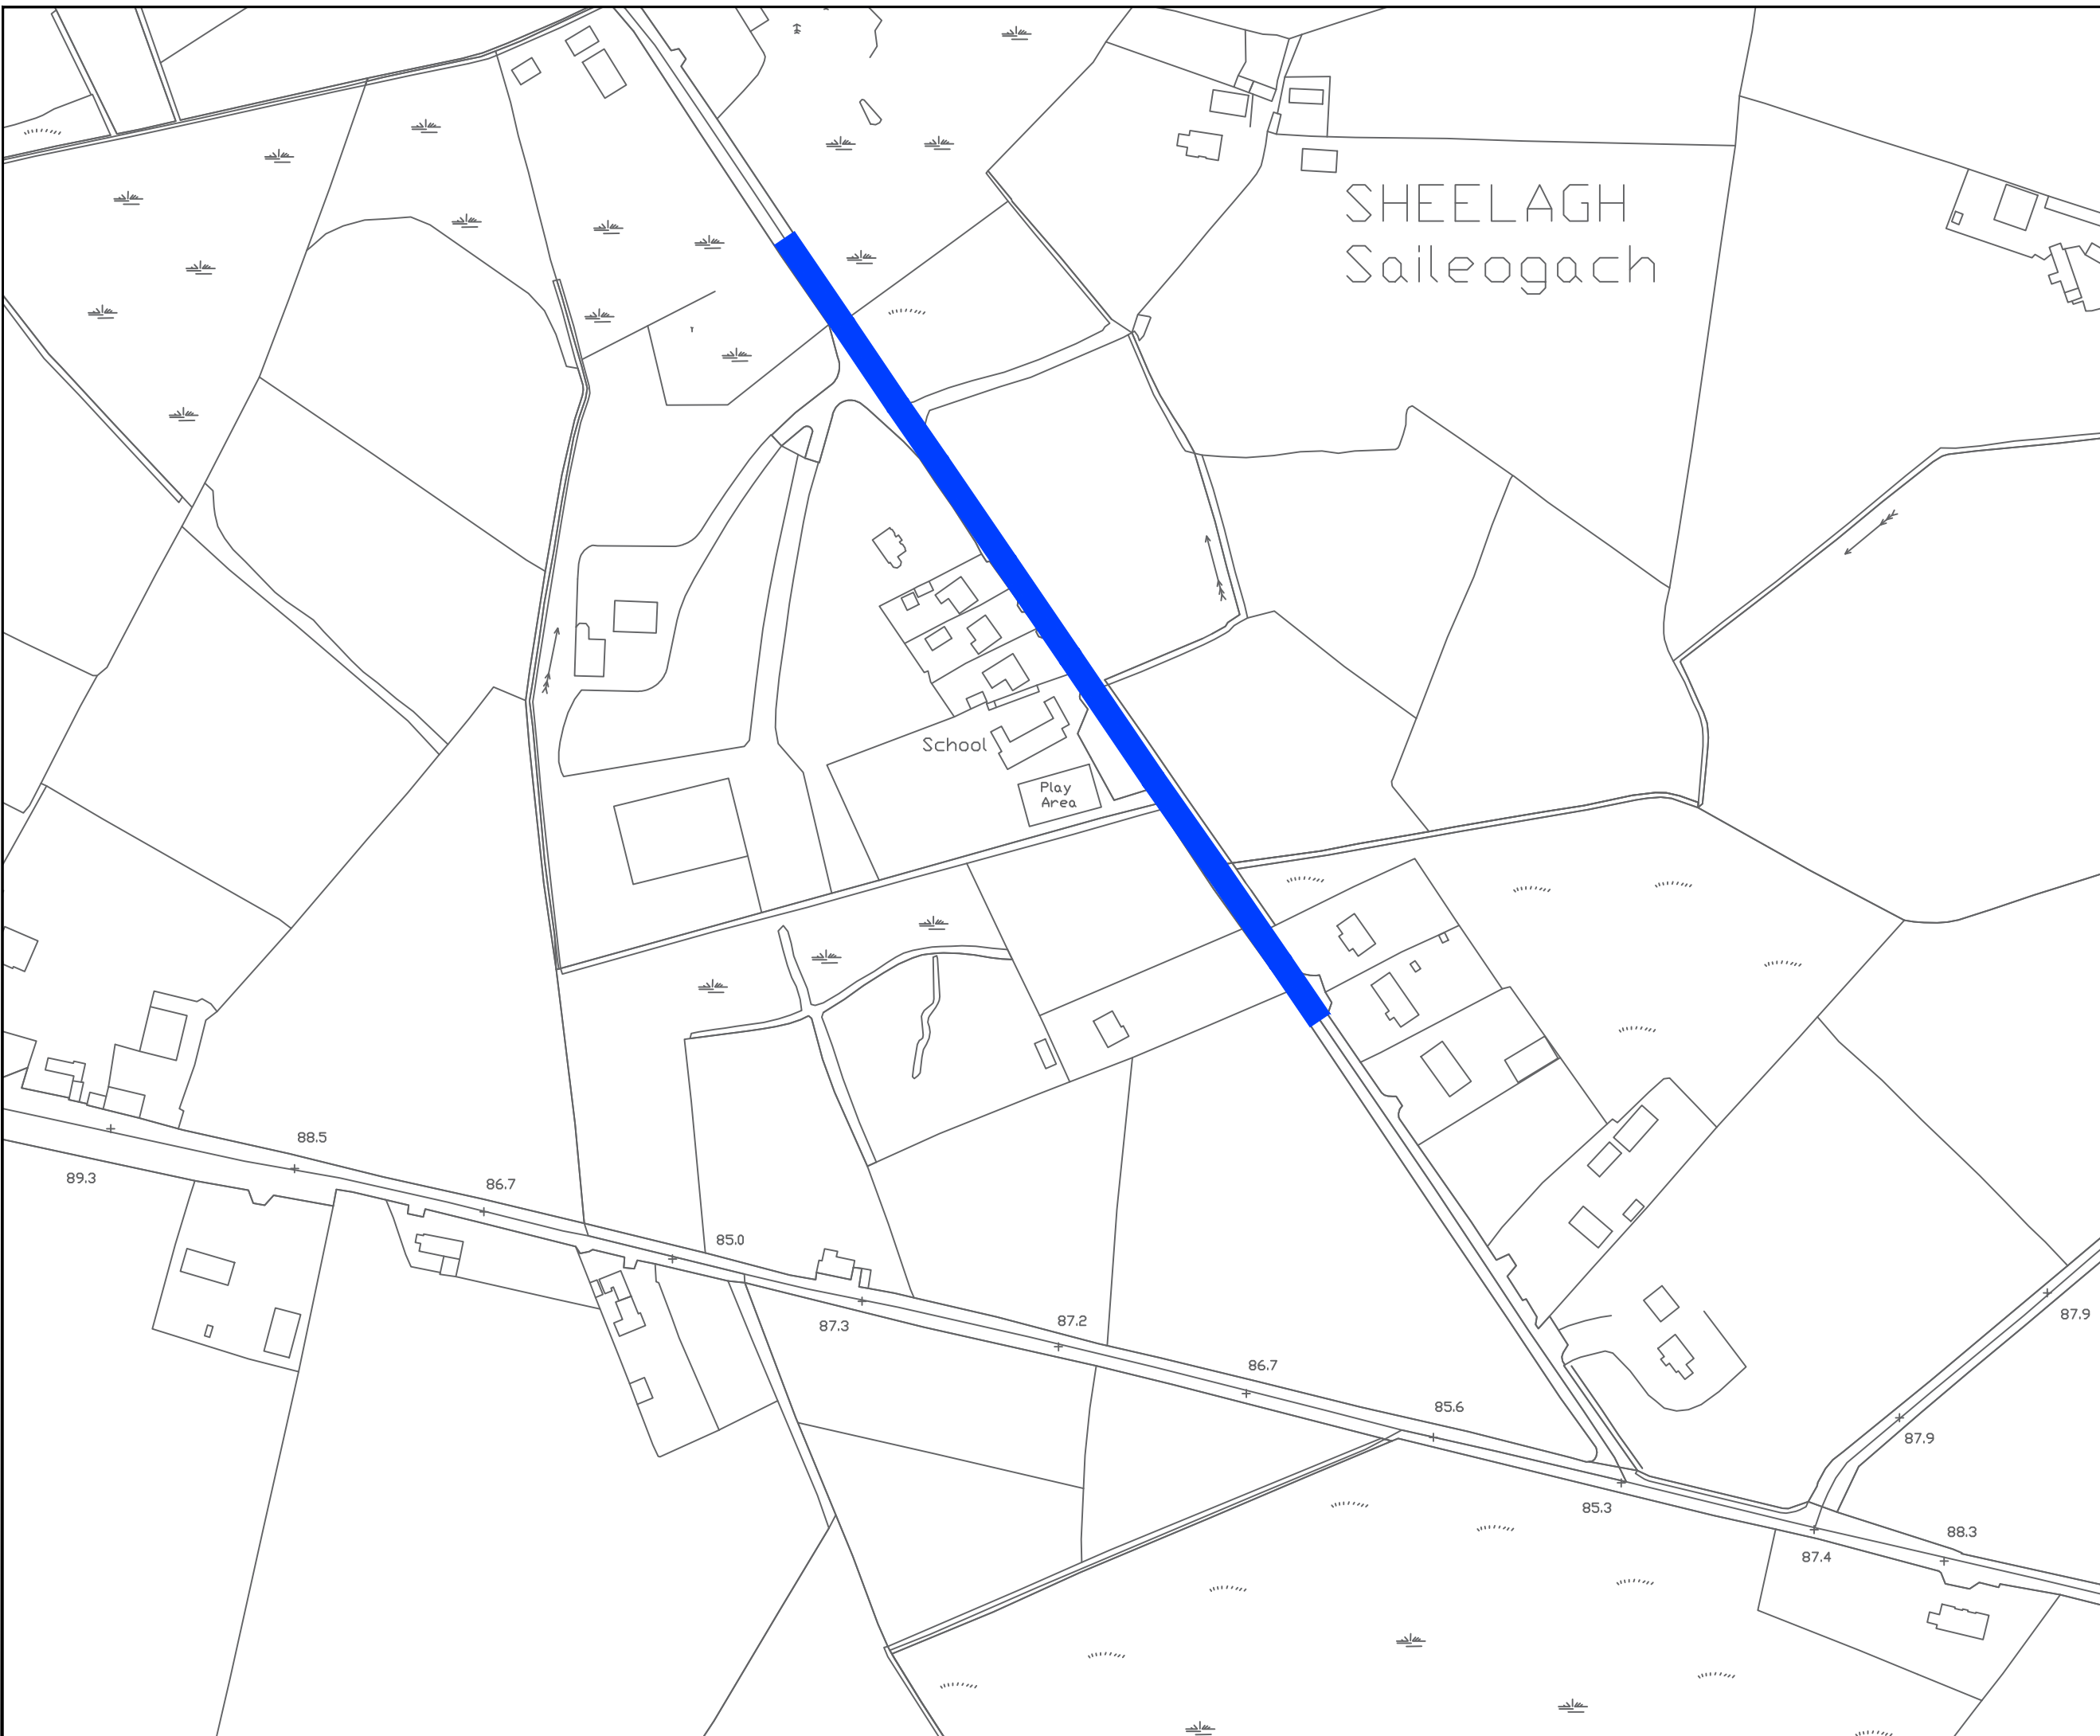

Notes

- Default Speed Limits as listed below apply to all public roads unless stated otherwise in Louth Road Traffic Special Speed Limit Bye-Laws 2018.

Default Speed Limits

- Motorway (M) - 120 km/h
- National Roads (N, NP, NS) - 100 km/h
- Regional Roads - 80 km/h
- Local Roads (LP, LS, LT) - 80 km/h
- Built-up Area - 50 km/h
  (P - Primary, S - Secondary, T - Tertiary)

Legend

50km/h - Periodic

Comhairle Contae Lú
Louth County Council
Town Hall, Crowe St.,
Dundalk, County Louth
A91 W20C
Phone 042 93513150 (Infrastructure)

Scheme:
Periodic Speed Limits - Schools 2021

Title:
**Shelagh National School
Periodic Speed Limit**

Designed: .	Checked: PC
Drawn: SOH	Approved: JOH

Date: March 2021	Drng. No. SL-106-2021
Scale: 1:2500(A3)	

© Ordnance Survey Ireland. All rights reserved.
OSI Licence Number: 2011/30/CCMA/Louth County Council