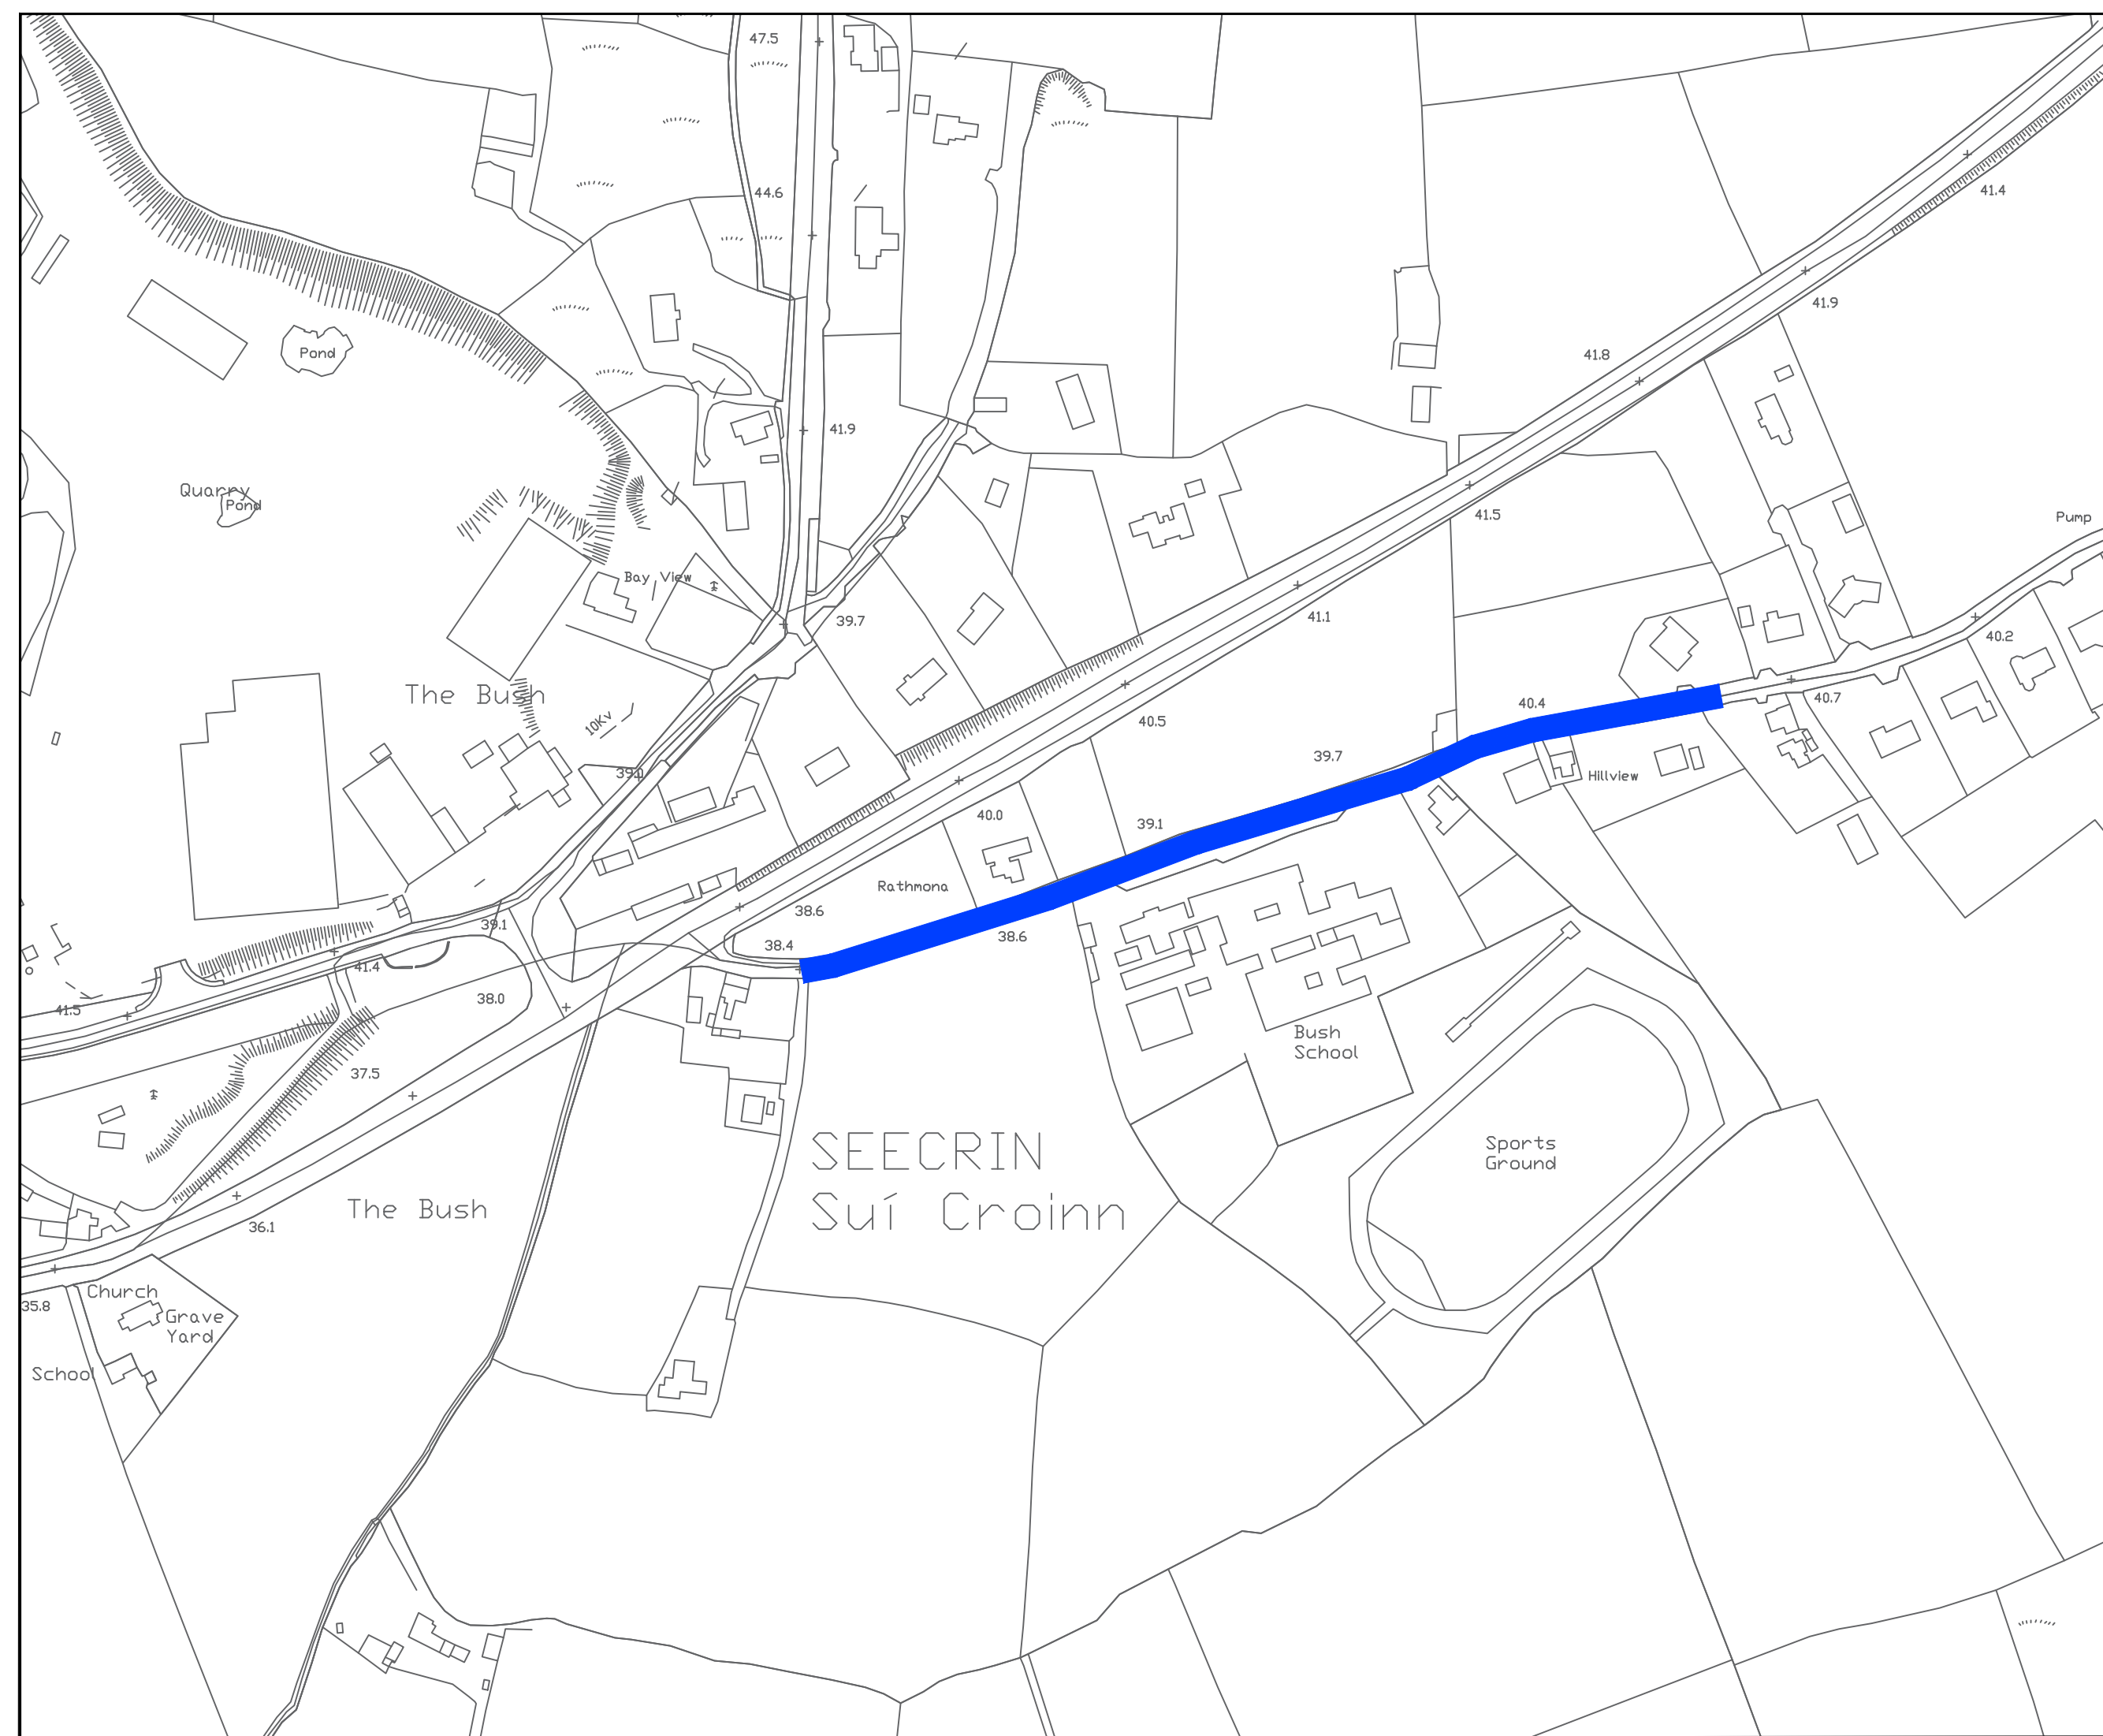

Notes

- Default Speed Limits as listed below apply to all public roads unless stated otherwise in Louth Road Traffic Special Speed Limit Bye-Laws 2018.

Default Speed Limits

- Motorway (M) - 120 km/h
- National Roads (N, NP, NS) - 100 km/h
- Regional Roads - 80 km/h
- Local Roads (LP, LS, LT) - 80 km/h
- Built-up Area - 50 km/h
  (P - Primary, S - Secondary, T - Tertiary)

Legend

50km/h - Periodic

GALTRIMSLA
Fearann Gh

Comhairle Contae Lú
Louth County Council
Town Hall, Crowe St.,
Dundalk, County Louth
A91 W20C
Phone 042 935 5150 (Infrastructure)

Scheme:
Periodic Speed Limits - Schools 2021

Title:
**Bush Post Primary School
Periodic Speed Limit**

Designed: .	Checked: PC
Drawn: SOH	Approved: JOH

Date: March 2021	Drwg. No. SL-113-2021
Scale: 1:2500(A3)	

© Ordnance Survey Ireland. All rights reserved.
OSI Licence Number: 2011/30/CCMA/Louth County Council